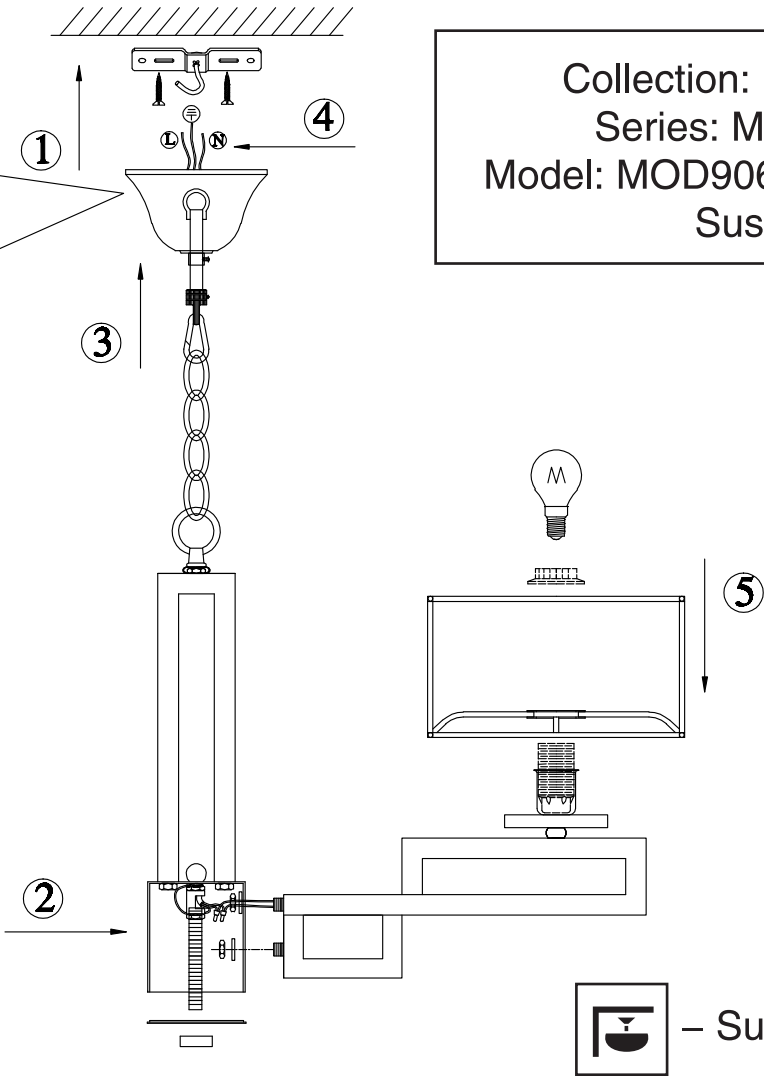

Instruction

Collection: Modern
Series: Megapolis
Model: MOD906-06-N
Suspended

6 x E14 (40w)

MAYTONI
DECORATIVE LIGHTING
www.maytoni.de