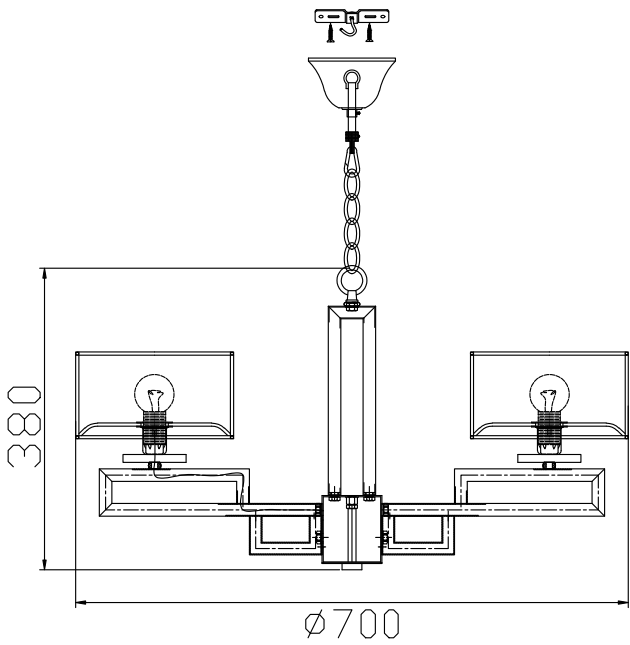

Instruction

Collection: Modern
Series: Megapolis
Model: MOD906-06-N
Suspended

6 x E14 (40w)

MAYTONI
DECORATIVE LIGHTING
www.maytoni.de