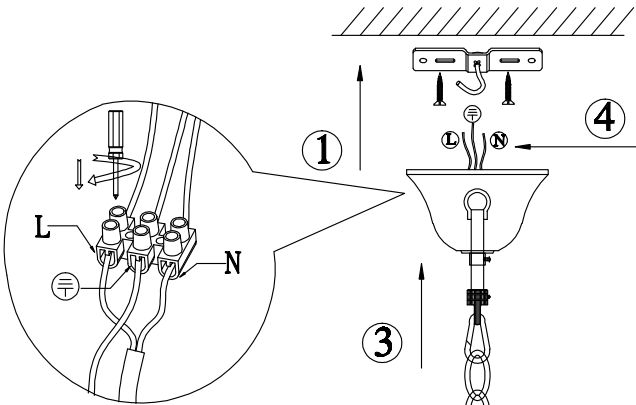

Instruction

Collection: Modern
Series: Megapolis
Model: MOD906-06-N
Suspended

6 x E14 (40w)

MAYTONI
DECORATIVE LIGHTING
www.maytoni.de