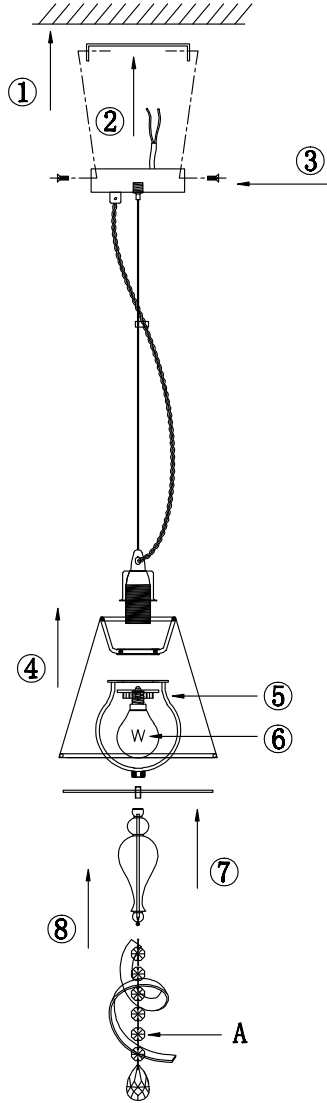

# Instruction

Collection: Elegant  
Series: Intreccio  
Model: ARM010-22-R  
Ceiling

A=1

  
1 x E27 (40w)

**MAYTONI**  
DECORATIVE LIGHTING  
[www.maytoni.de](http://www.maytoni.de)