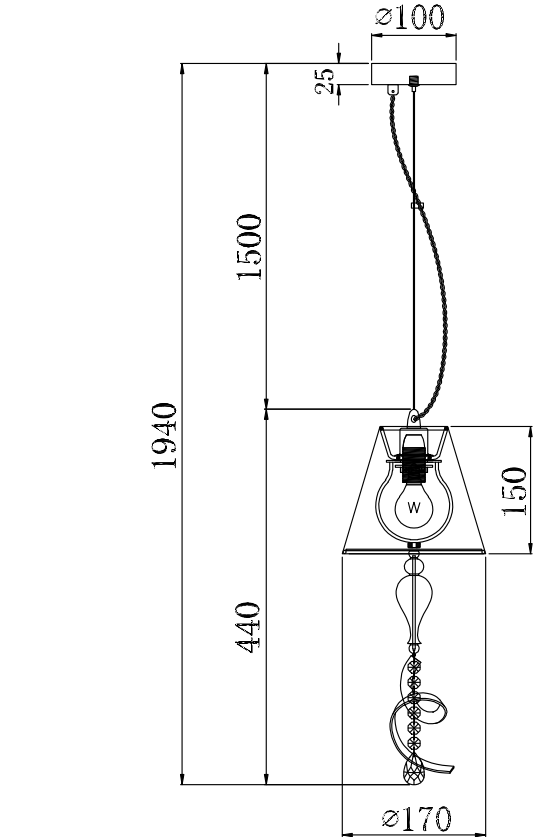

# Instruction

Collection: Elegant  
Series: Intreccio  
Model: ARM010-22-R  
Ceiling

A=1

  
1 x E27 (40w)

**MAYTONI**  
DECORATIVE LIGHTING  
[www.maytoni.de](http://www.maytoni.de)