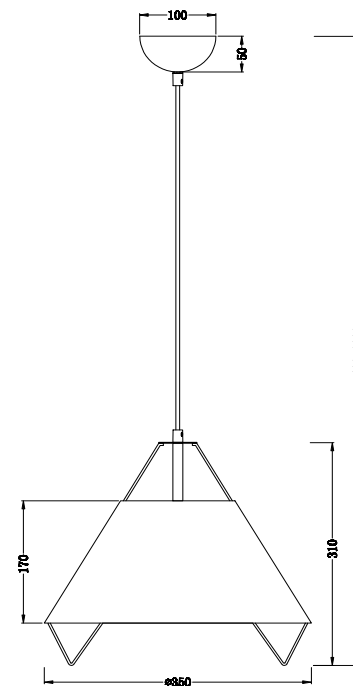

# Instruction

FR5007PL-01GR

1 x E27 (60W)

Model: FR5007PL-01GR

Series: Mimi

Ceiling Lamps