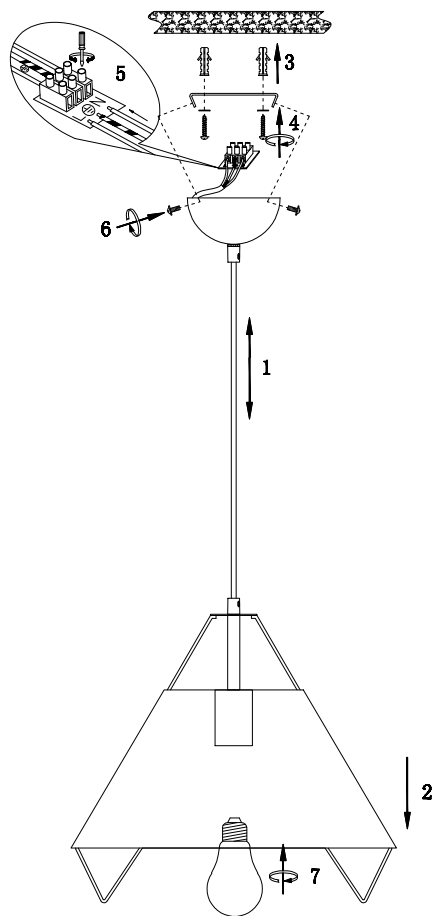

# Instruction

FR5007PL-01GR

1 x E27 (60W)

Model: FR5007PL-01GR

Series: Mimi

Ceiling Lamps