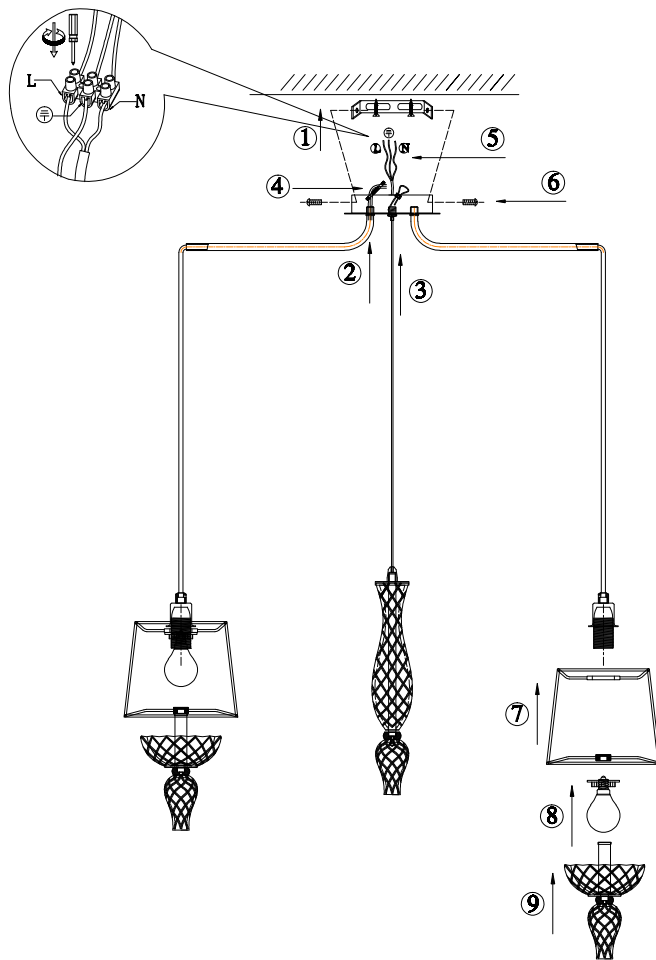

## DIA007PL-06CH

6 x E14 (40W)

Model: DIA007PL-06CH  
Collection: Diamant Crystal  
Series: Maddi

Ceiling Lamps