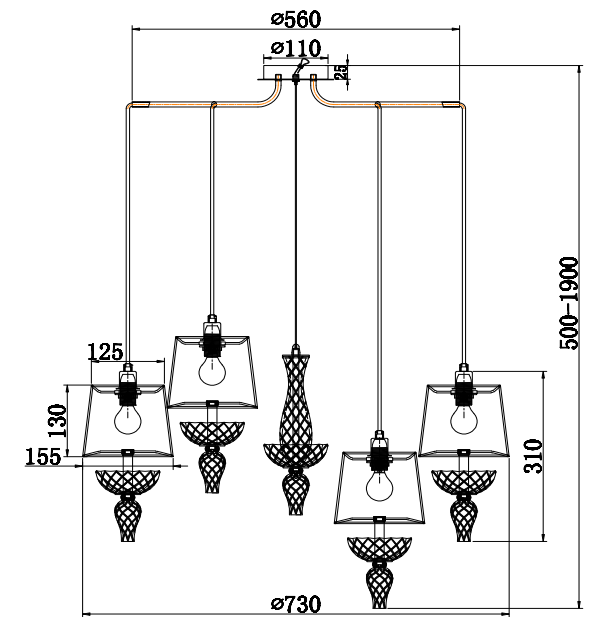

## DIA007PL-06CH

6 x E14 (40W)

Model: DIA007PL-06CH  
Collection: Diamant Crystal  
Series: Maddi

Ceiling Lamps