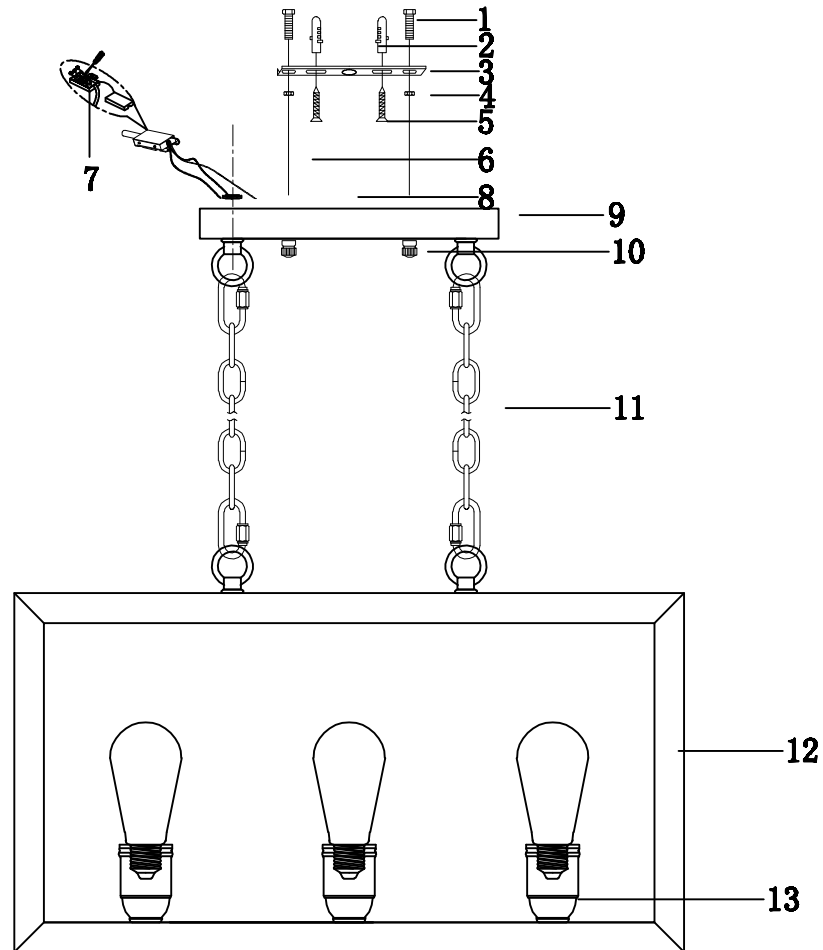

# INSTRUCTION

**MODEL:** FR4560-PL-03-B  
CHANDELIER

 3 X E27 (60W)

FREYA-LIGHT.COM