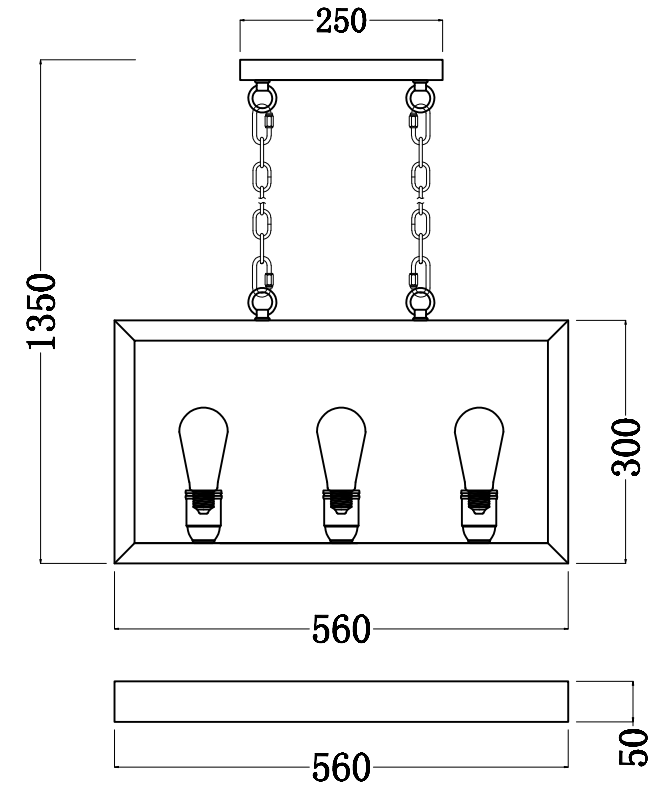

# INSTRUCTION

**MODEL:** FR4560-PL-03-B  
CHANDELIER

 3 X E27 (60W)

FREYA-LIGHT.COM