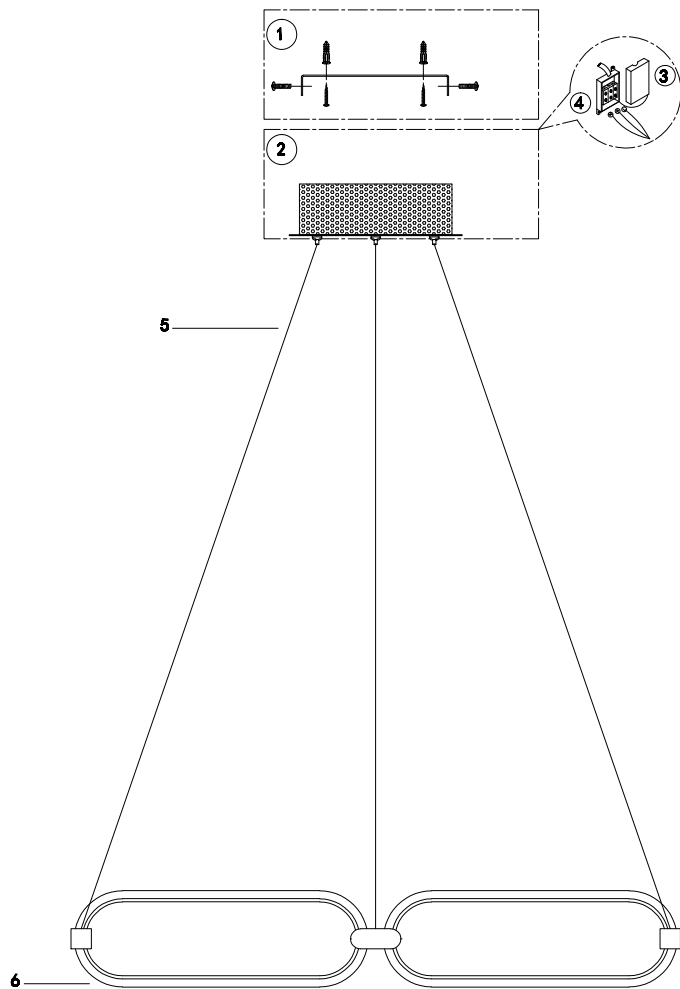

Instruction

MOD017PL-L50MG

MAX 50W
3500 Lumen

Model: MOD017PL-L50MG
Collection: Modern
Series: Chain

Pendant Lamps