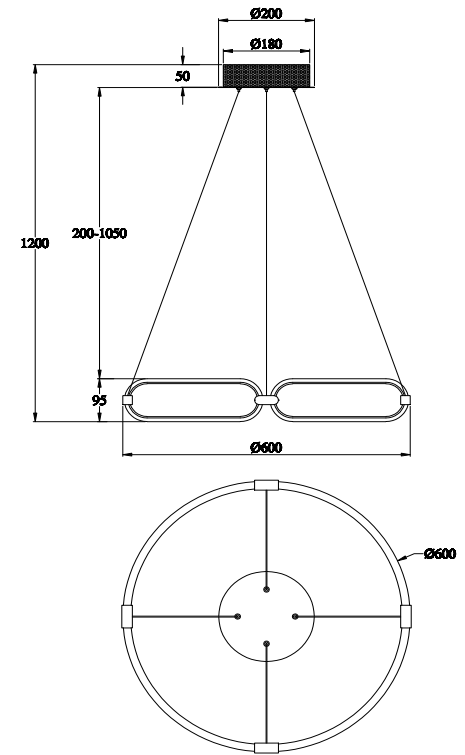

Instruction

MOD017PL-L50MG

MAX 50W
3500 Lumen

Model: MOD017PL-L50MG
Collection: Modern
Series: Chain

Pendant Lamps