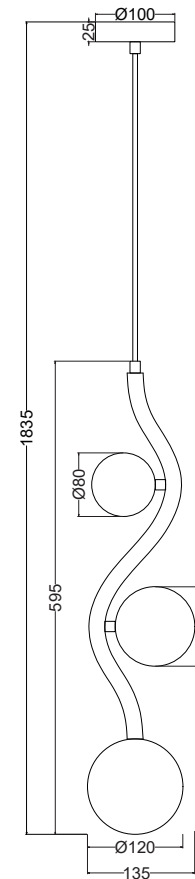

# Instruction

MOD059PL-03G

3 x G9 (28W)

Recommended to use with LED bulbs

Model: MOD059PL-03G

Collection: Modern

Pendant Lamps