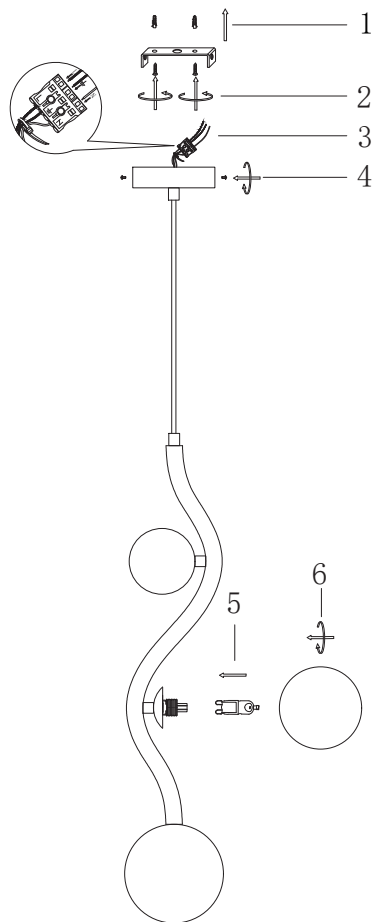

# Instruction

MOD059PL-03G

3 x G9 (28W)

Recommended to use with LED bulbs

Model: MOD059PL-03G

Collection: Modern

Pendant Lamps