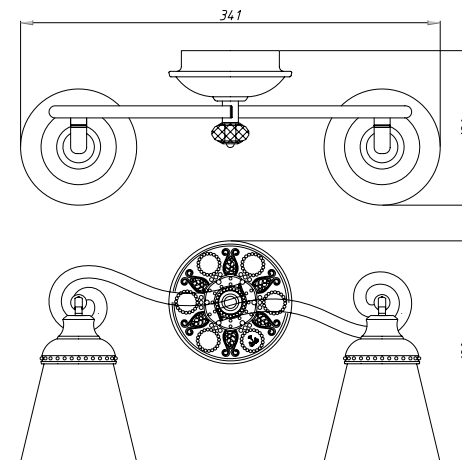

Instruction

SP564-CW-02-W

2 x E14 (40W)

Model: SP564-CW-02-W

Collection: Spot

Series: Mia

Wall Lamps