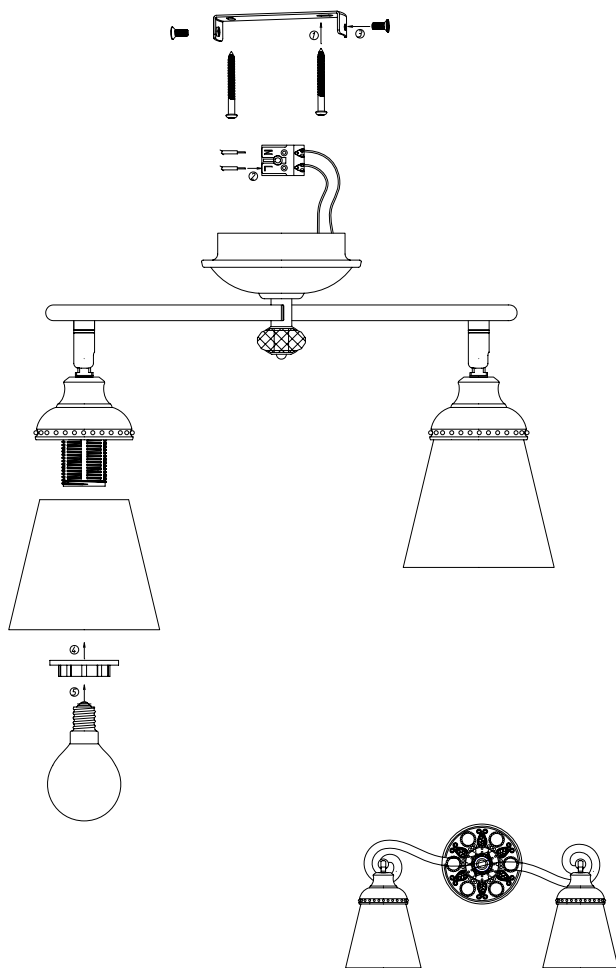

Instruction

SP564-CW-02-W

2 x E14 (40W)

Model: SP564-CW-02-W

Collection: Spot

Series: Mia

Wall Lamps