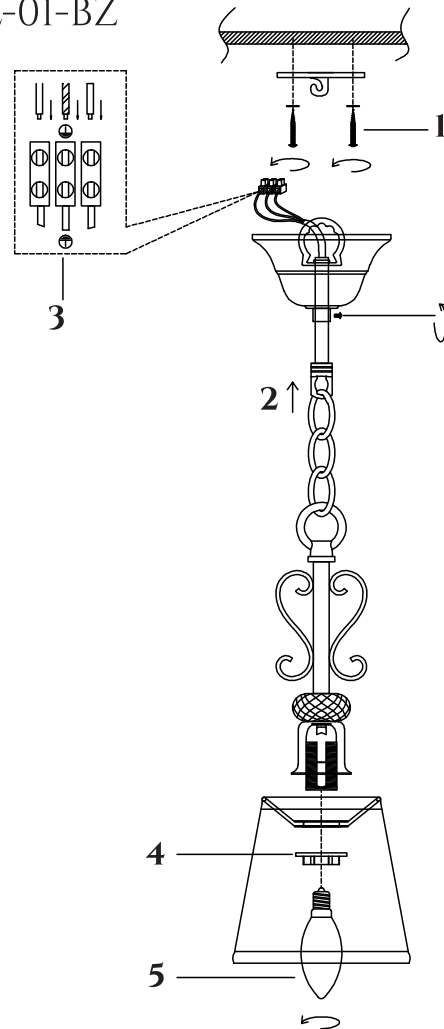

# INSTRUCTION

**MODEL:** FR2405-PL-01-BZ  
CHANDELIER

1 X E14 (40W)

FREYA-LIGHT.COM