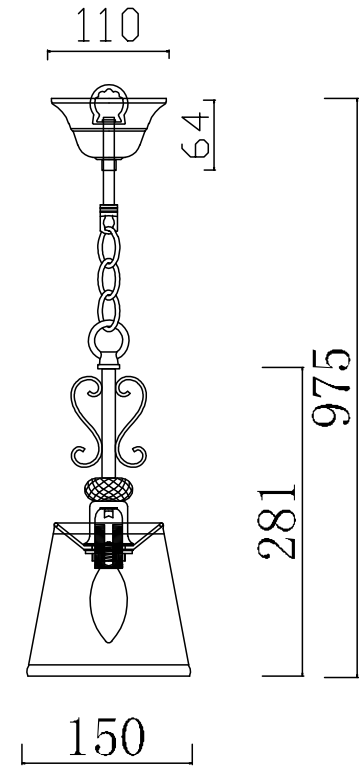

# INSTRUCTION

**MODEL:** FR2405-PL-01-BZ  
CHANDELIER

1 X E14 (40W)

FREYA-LIGHT.COM