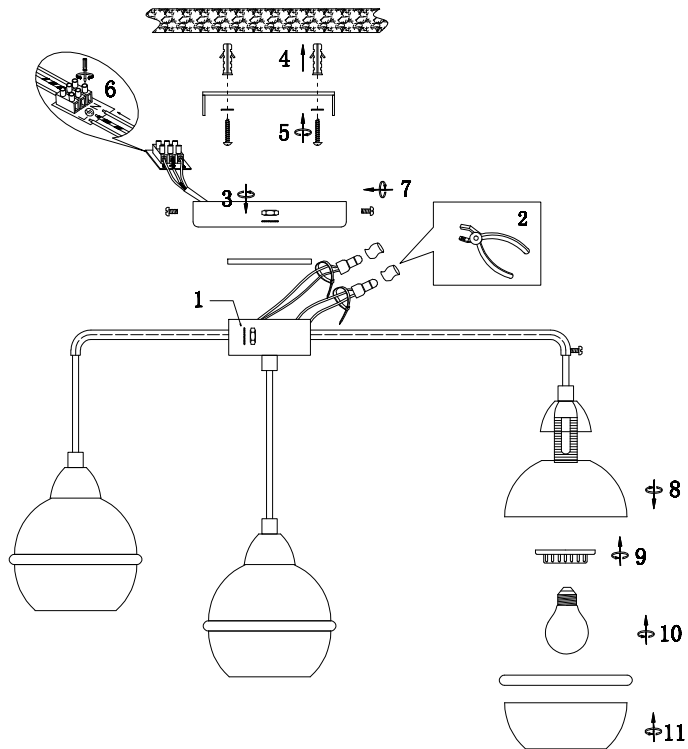

FREYA
TRADITION OF QUALITY

Instruction

FR5004CL-09CH

9 x E14 (36W)

Recommended to use with LED bulbs

Model: FR5004CL-09CH
Collection: Modern
Series: Tommasa

Ceiling Lamps