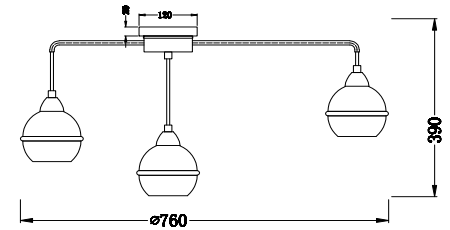

FREYA
TRADITION OF QUALITY

Instruction

FR5004CL-09CH

9 x E14 (36W)

Recommended to use with LED bulbs

Model: FR5004CL-09CH
Collection: Modern
Series: Tommasa

Ceiling Lamps