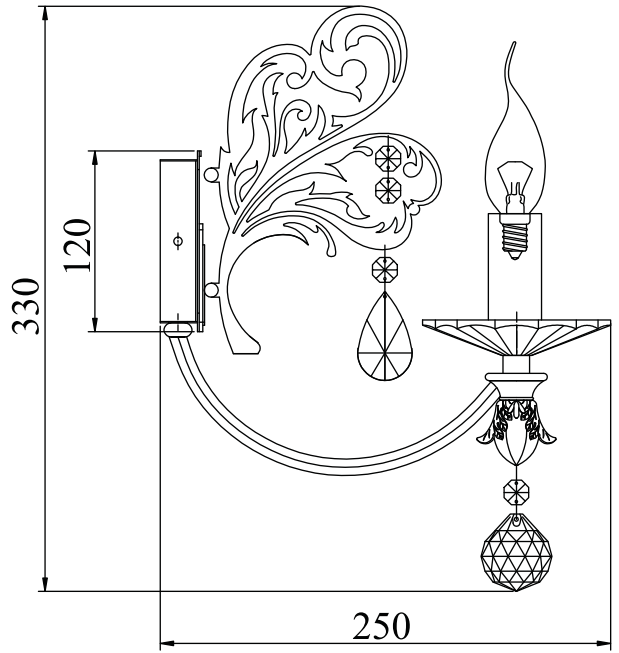

Instruction

Collection: Elegant
Series: Salute
Model: ARM005-01-G
Wall-mounted

A=1
B=1
C=1

1 x E14 (60w)

MAYTONI
DECORATIVE LIGHTING
www.maytoni.de