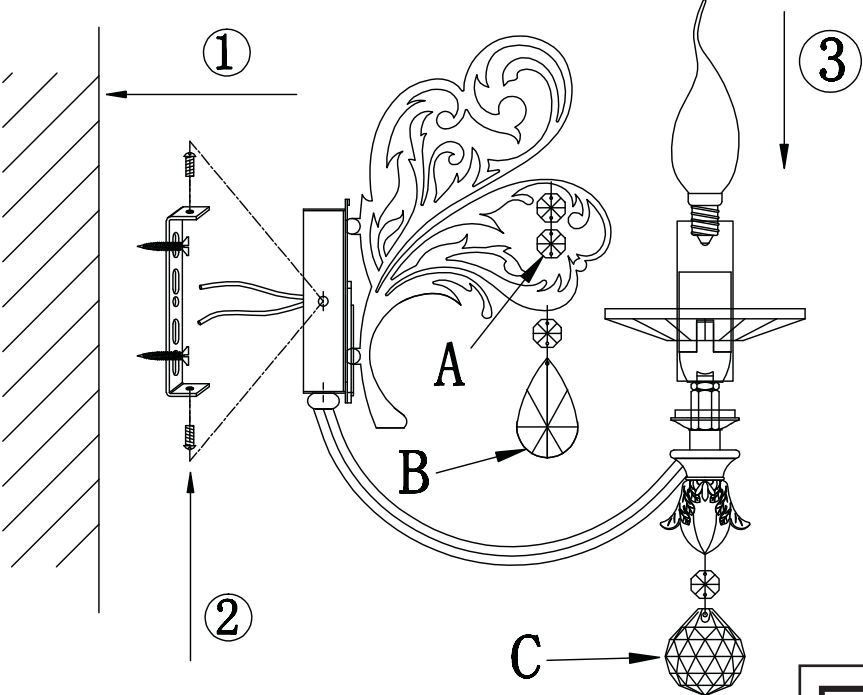

Instruction

Collection: Elegant
Series: Salute
Model: ARM005-01-G
Wall-mounted

A=1
B=1
C=1

1 x E14 (60w)

MAYTONI
DECORATIVE LIGHTING
www.maytoni.de