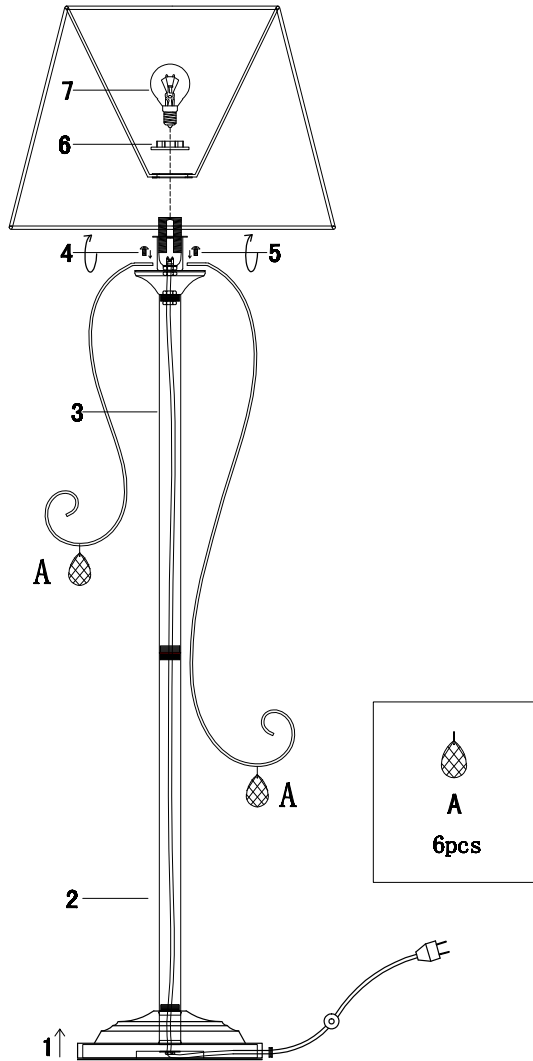

FREYA
TRADITION OF QUALITY

Instruction

FR2020-FL-01-CH

1 x E14 (40W)

Model: FR2020-FL-01-CH
Collection: Classic
Series: Simone

Floor Lamps