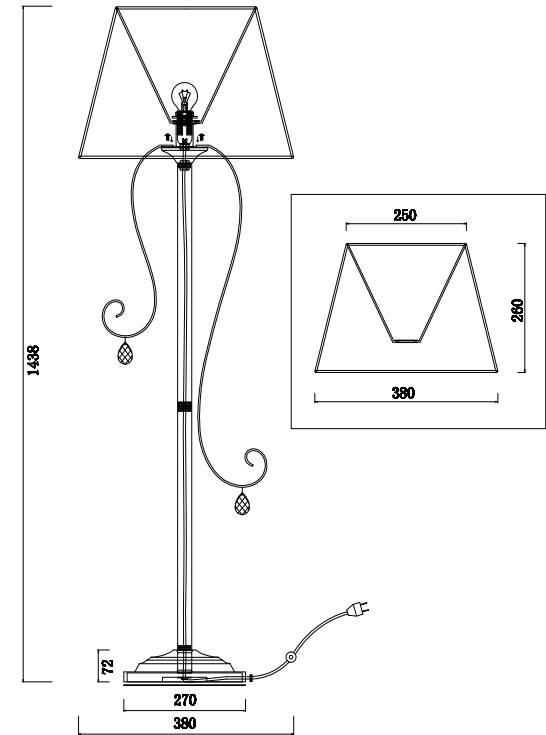

FREYA
TRADITION OF QUALITY

Instruction

FR2020-FL-01-CH

1 x E14 (40W)

Model: FR2020-FL-01-CH
Collection: Classic
Series: Simone

Floor Lamps