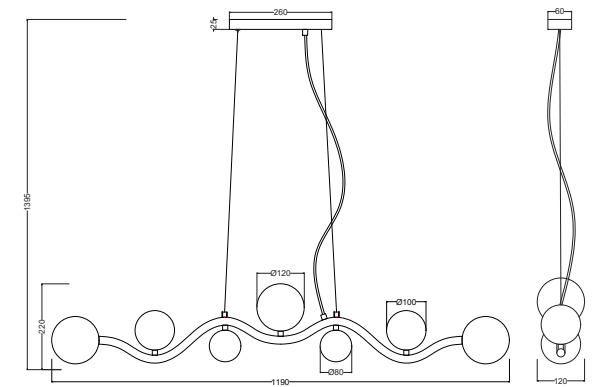

# Instruction

MOD059PL-07CH

7 x G9 (28W)

Recommended to use with LED bulbs

Model: MOD059PL-07CH  
Collection: Modern  
Series: Uva

Pendant Lamps