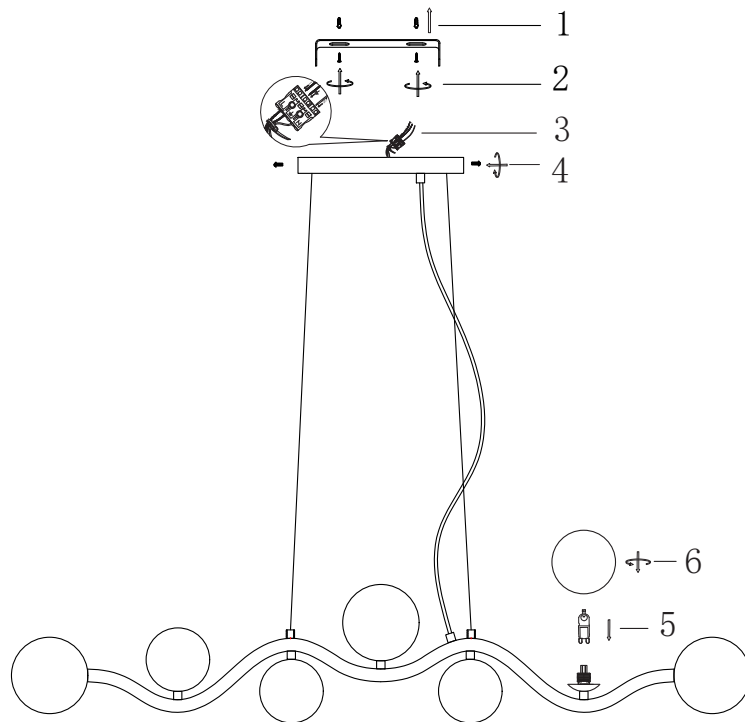

# Instruction

MOD059PL-07CH

7 x G9 (28W)

Recommended to use with LED bulbs

Model: MOD059PL-07CH  
Collection: Modern  
Series: Uva

Pendant Lamps