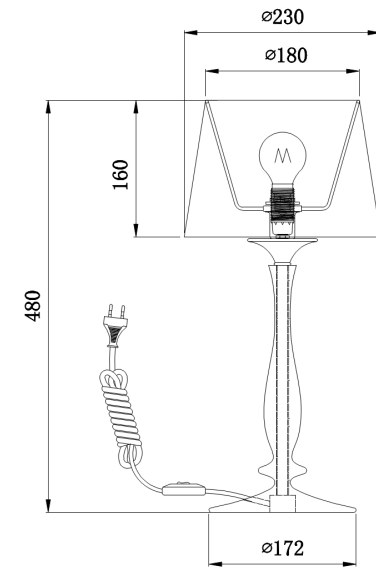

Instruction

Collection: ELEGANT
Series: LANA
Model: ARM143-22-BG
Ceiling

- Ceiling

1 x E14 (40W)

MAYTONI
DECORATIVE LIGHTING

www.maytoni.de