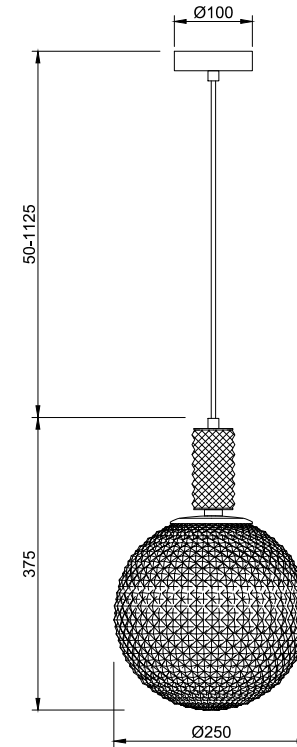

# Instruction

P030PL-01B

1 x E27 (60W)

Model: P030PL-01B  
Collection: Pendant  
Series: Milagro

Pendant Lamps