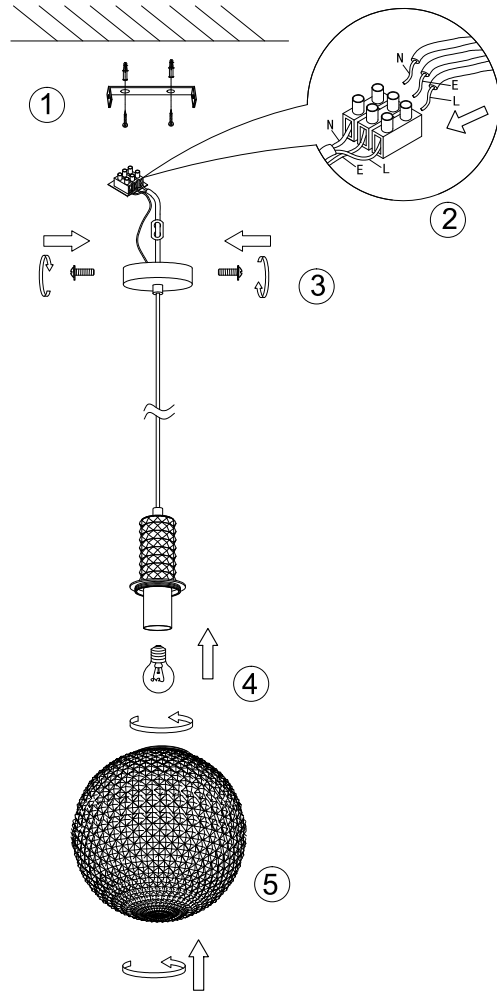

# Instruction

P030PL-01B

1 x E27 (60W)

Model: P030PL-01B  
Collection: Pendant  
Series: Milagro

Pendant Lamps