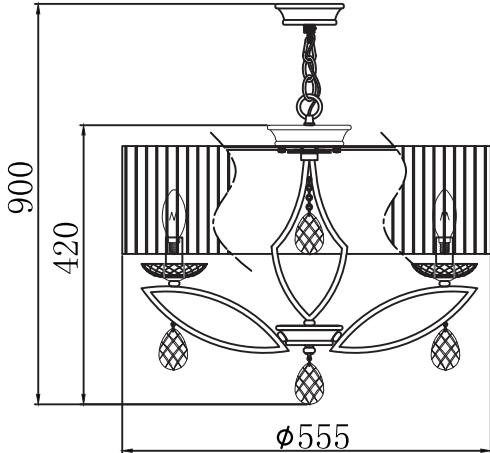

Instruction

Collection: Modern
Series: Miraggio
Model: MOD602-04-N
Suspended

A=5
B=1

4 x E14 (40w)

MAYTONI
DECORATIVE LIGHTING

www.maytoni.de