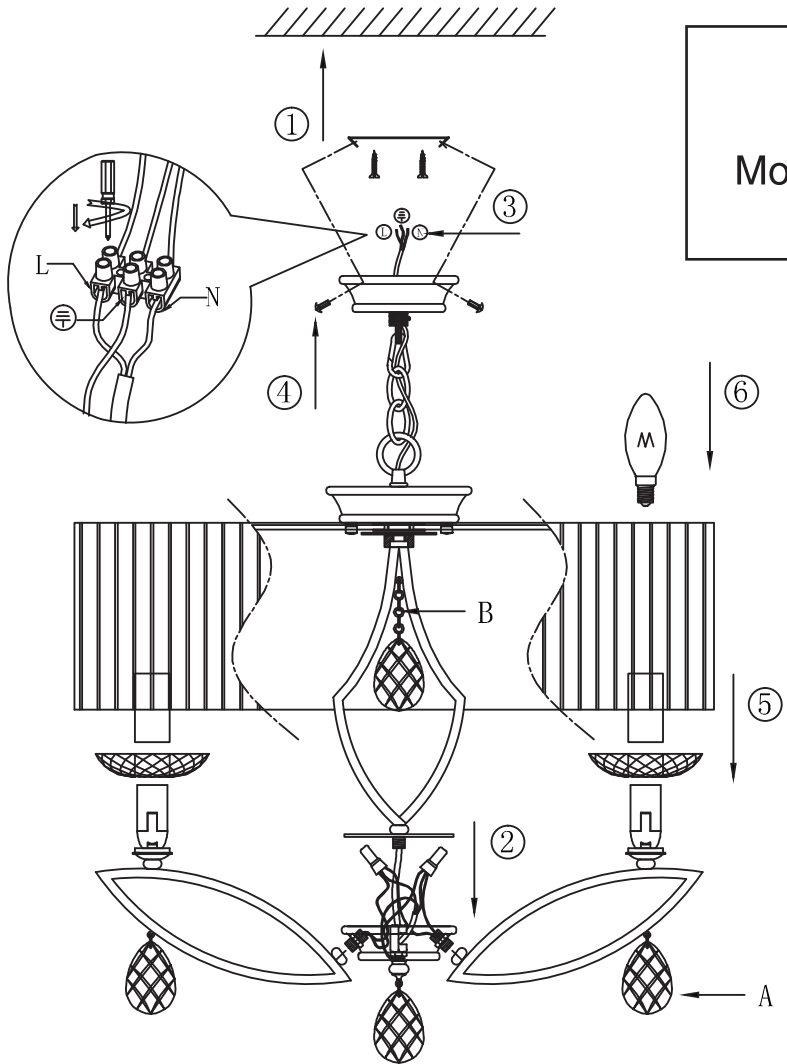

Instruction

Collection: Modern
Series: Miraggio
Model: MOD602-04-N
Suspended

A=5
B=1

4 x E14 (40w)

MAYTONI
DECORATIVE LIGHTING

www.maytoni.de