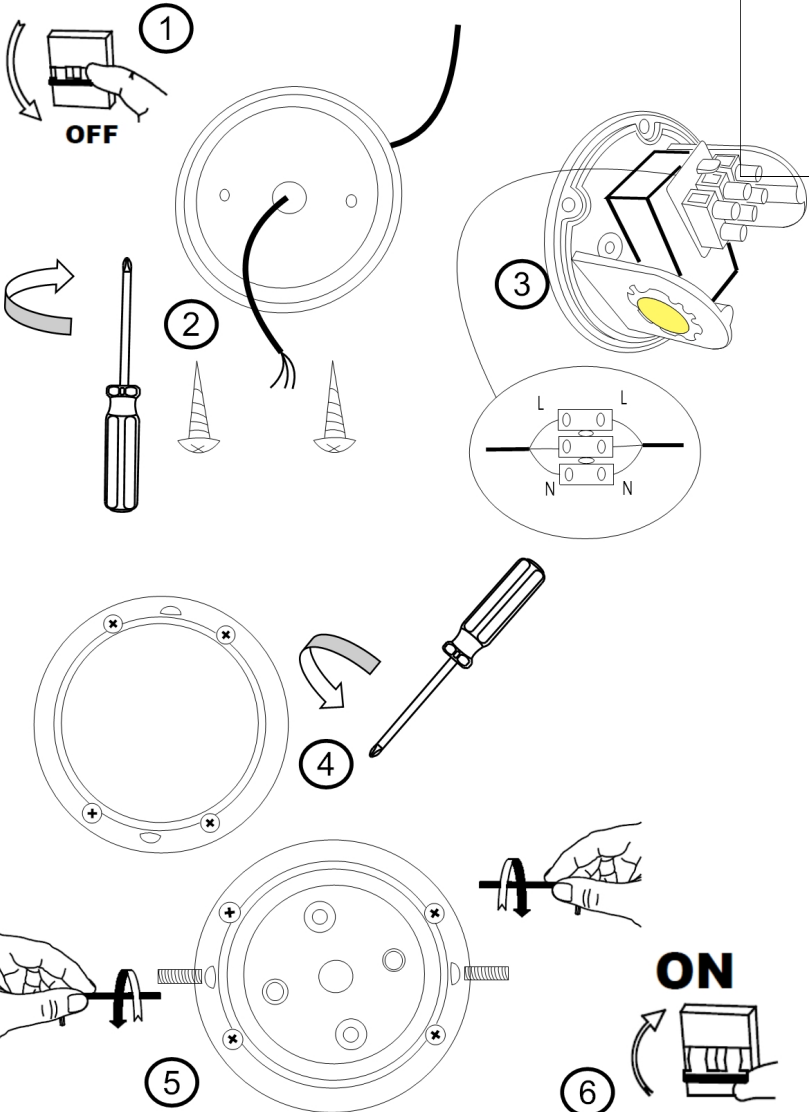

# Instruction

Collection: OUTDOOR  
Series: GANSEVOORT  
Model: O575WL-L6W  
Wall

max 6W  
460 LM

**MAYTONI**  
DECORATIVE LIGHTING

[www.maytoni.de](http://www.maytoni.de)