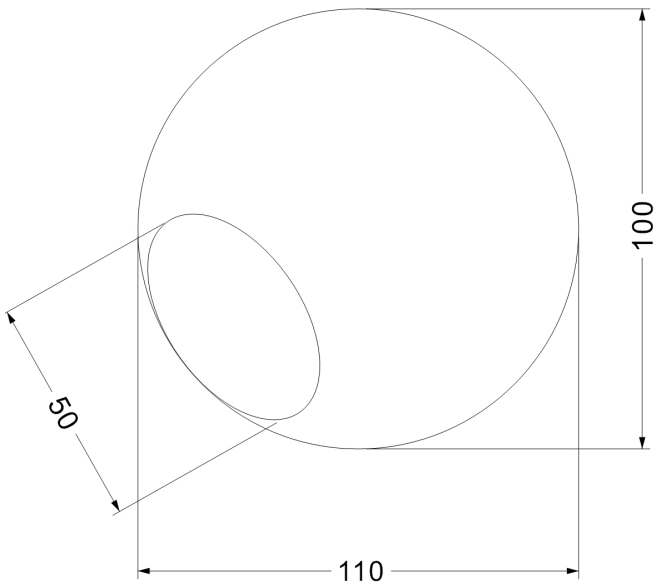

# Instruction

Collection: OUTDOOR  
Series: GANSEVOORT  
Model: O575WL-L6W  
Wall

max 6W  
460 LM

**MAYTONI**  
DECORATIVE LIGHTING

[www.maytoni.de](http://www.maytoni.de)