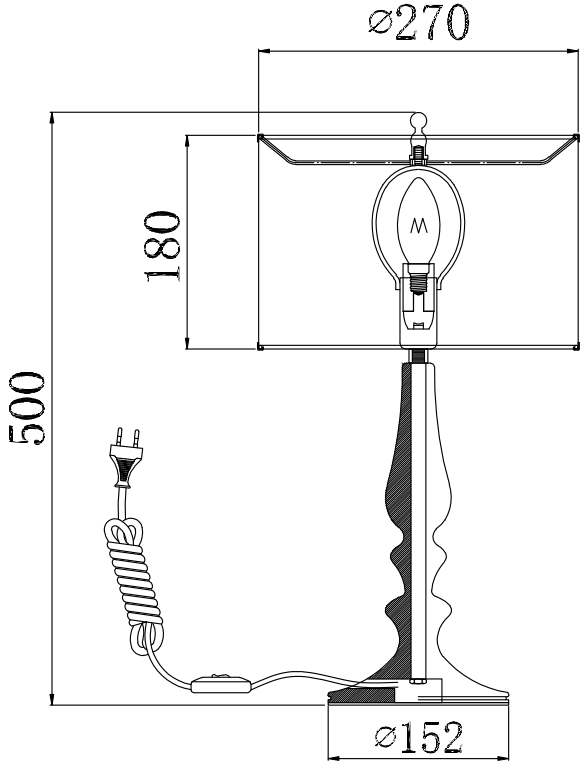

Instruction

Collection: Modern
Series: Sailor
Model: MOD963-TL-01-B
Mobile

1 x E14 (40w)

MAYTONI
DECORATIVE LIGHTING

www.maytoni.de