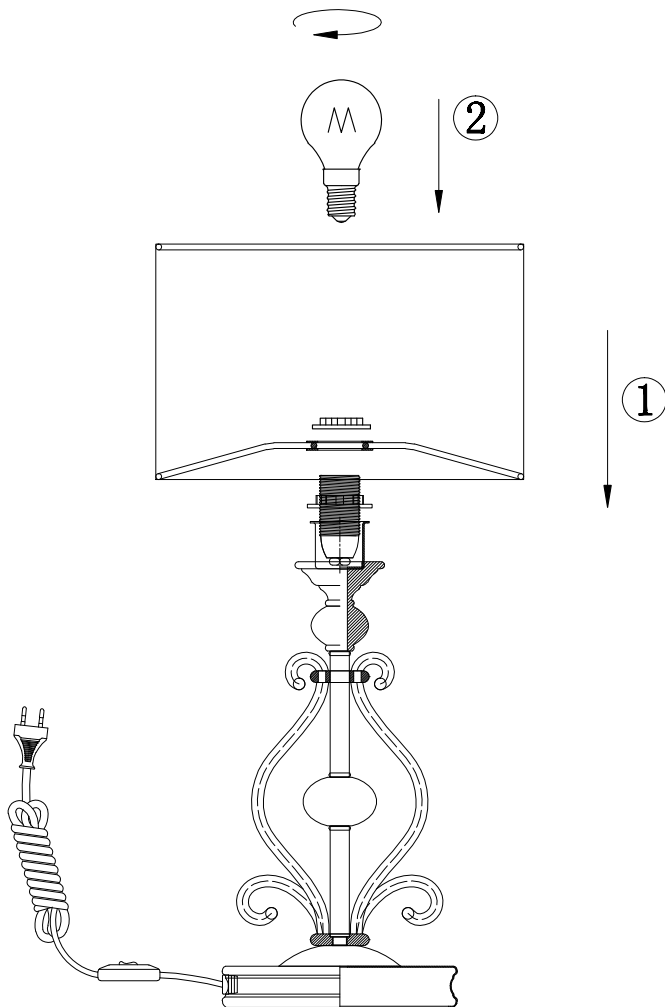

Instruction

ARM631TL-01-W

1 x E14 (40W)

Model: ARM631TL-01-W
Collection: Elegant
Series: Karina

Table Lamps