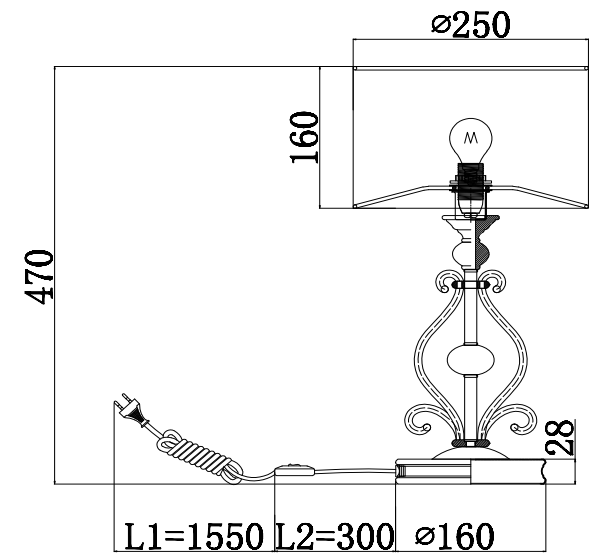

Instruction

ARM631TL-01-W

1 x E14 (40W)

Model: ARM631TL-01-W
Collection: Elegant
Series: Karina

Table Lamps