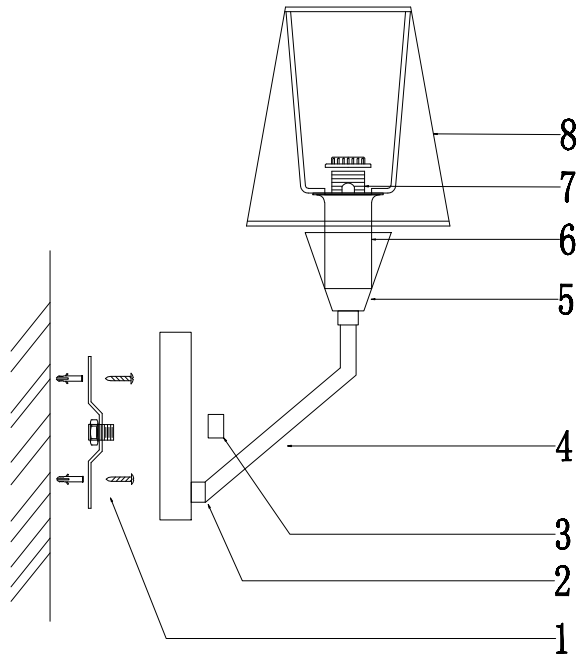

FREYA
TRADITION OF QUALITY

Instruction

FR5001WL-01B

1 x E14 (40W)

Model: FR5001WL-01B
Collection: Modern
Series: Allegra

Wall Lamps