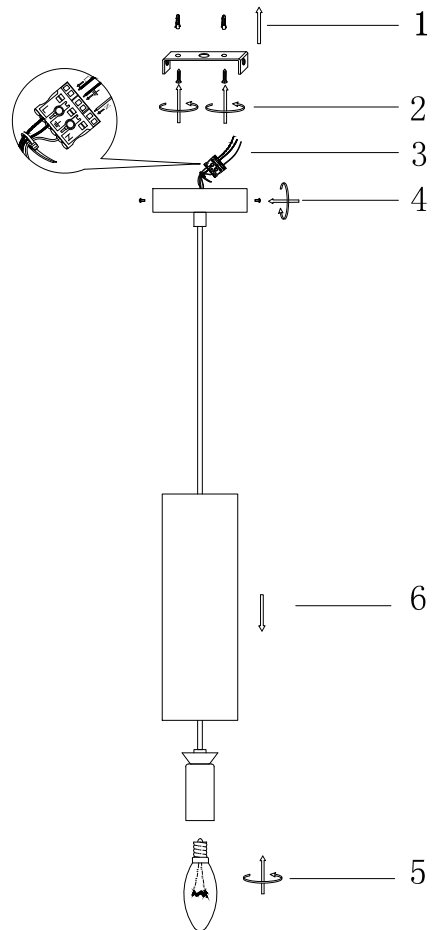

# Instruction

P011PL-01G

1 x E14 (40W)

Model: P011PL-01G  
Collection: Pendant  
Series: Gioia

Pendant Lamps