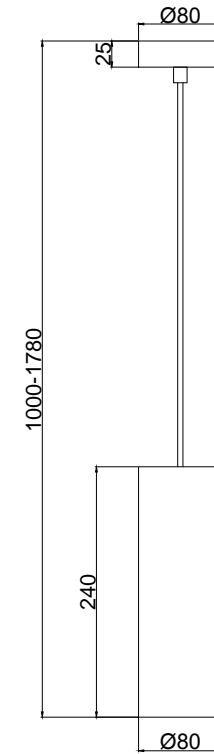

# Instruction

P011PL-01G

1 x E14 (40W)

Model: P011PL-01G  
Collection: Pendant  
Series: Gioia

Pendant Lamps