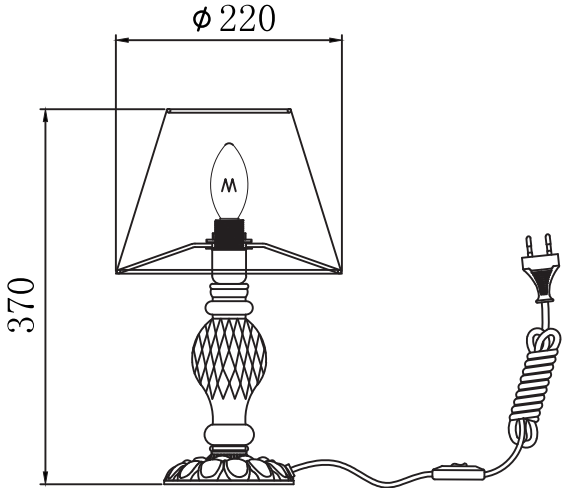

Instruction

Collection: Elegant
Series: Contrast
Model: ARM220-11-W
Mobile

1 x E14 (40w)

MAYTONI
DECORATIVE LIGHTING

www.maytoni.de