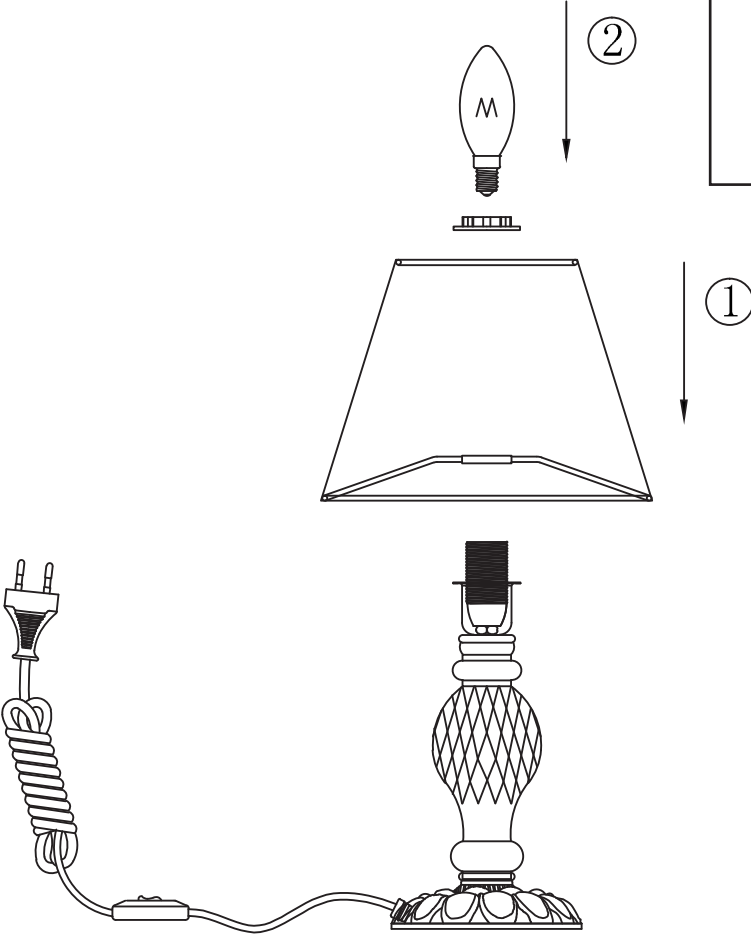

Instruction

Collection: Elegant
Series: Contrast
Model: ARM220-11-W
Mobile

1 x E14 (40w)

MAYTONI
DECORATIVE LIGHTING

www.maytoni.de