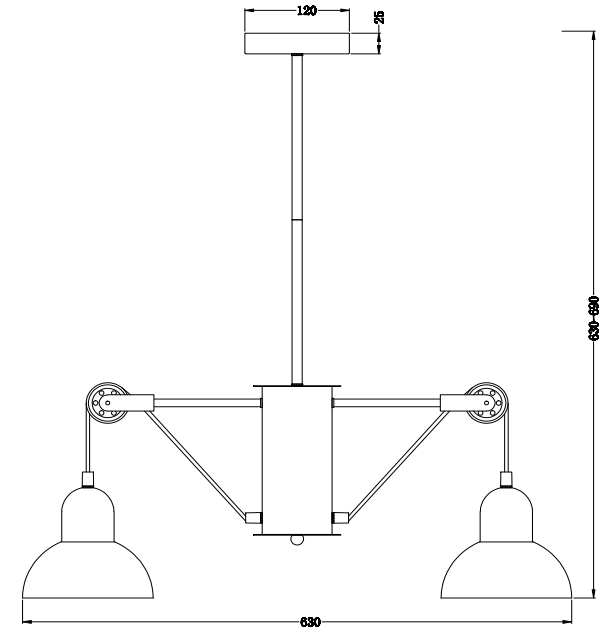

FREYA
TRADITION OF QUALITY

Instruction

FR5008PL-05GR

5 x E27 (60W)

Model: FR5008PL-05GR
Series: Luisa

Ceiling Lamps