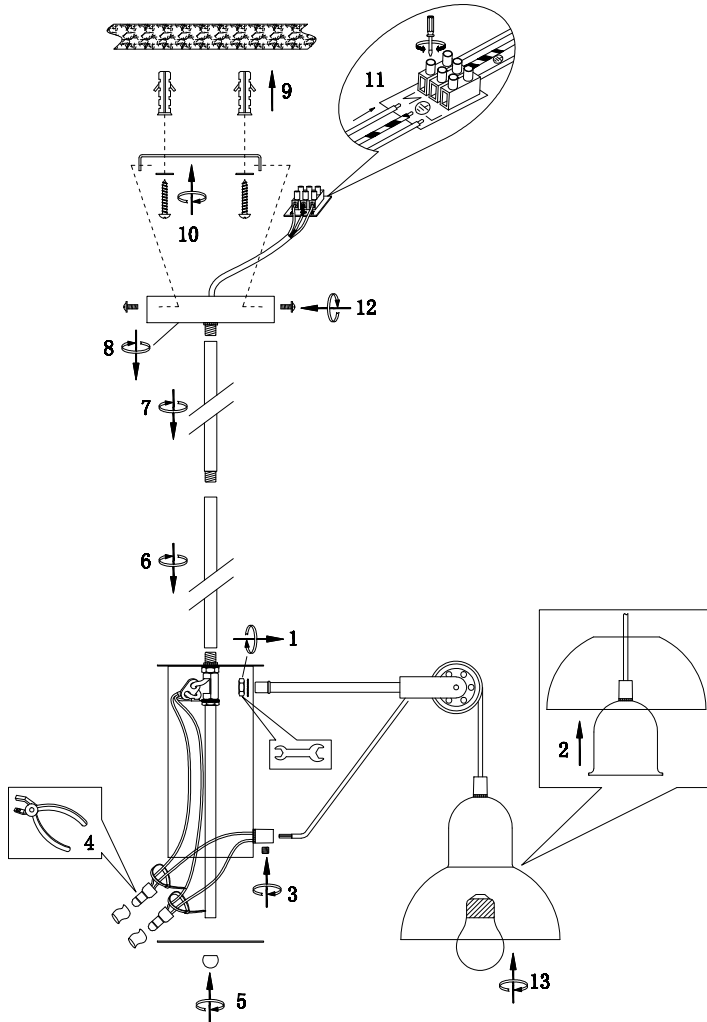

FREYA
TRADITION OF QUALITY

Instruction

FR5008PL-05GR

5 x E27 (60W)

Model: FR5008PL-05GR
Series: Luisa

Ceiling Lamps