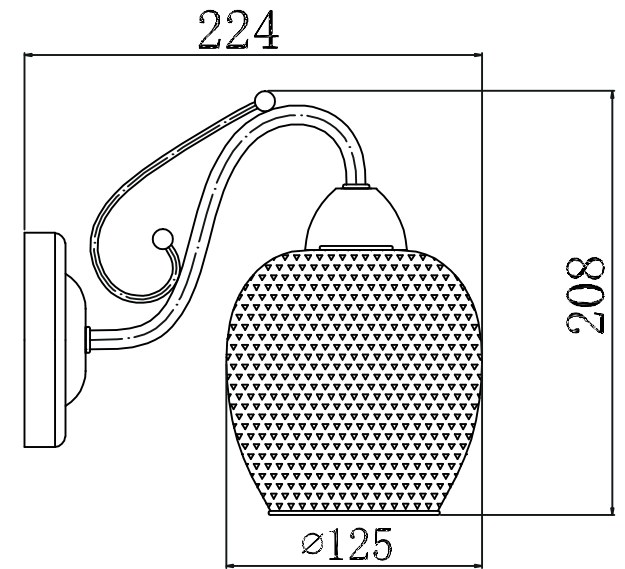

FREYA
TRADITION OF QUALITY

INSTRUCTION

MODEL: FR2751-WL-01-WG
SCONCE

1 X E14 (60W)

FREYA-LIGHT.COM