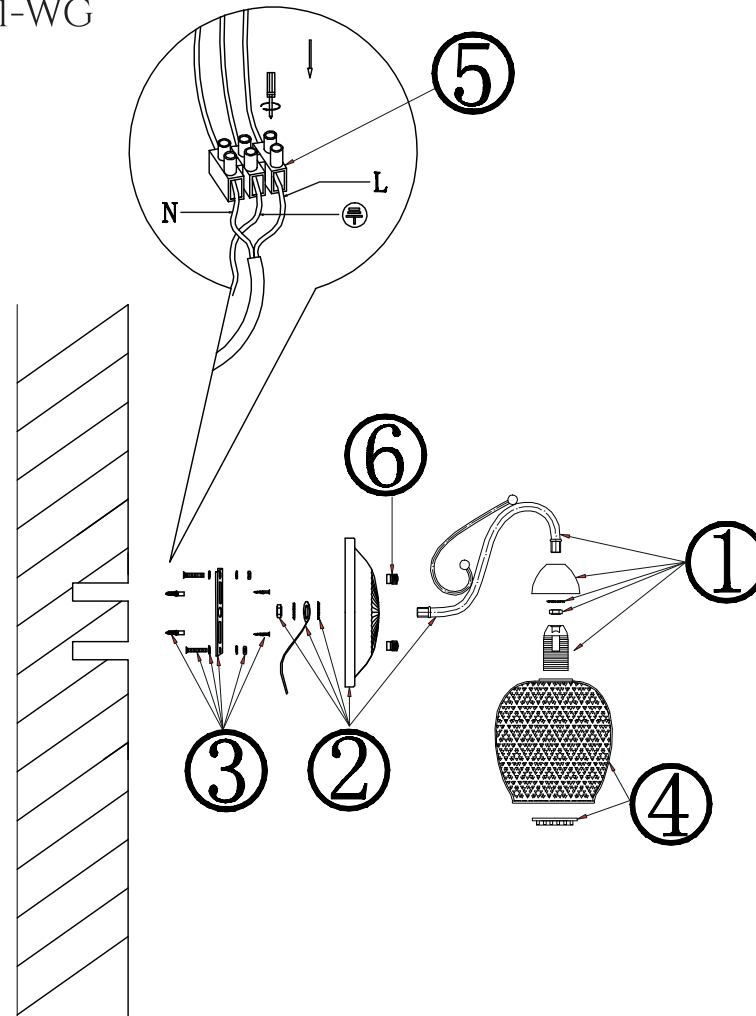

FREYA
TRADITION OF QUALITY

INSTRUCTION

MODEL: FR2751-WL-01-WG
SCONCE

1 X E14 (60W)

FREYA-LIGHT.COM