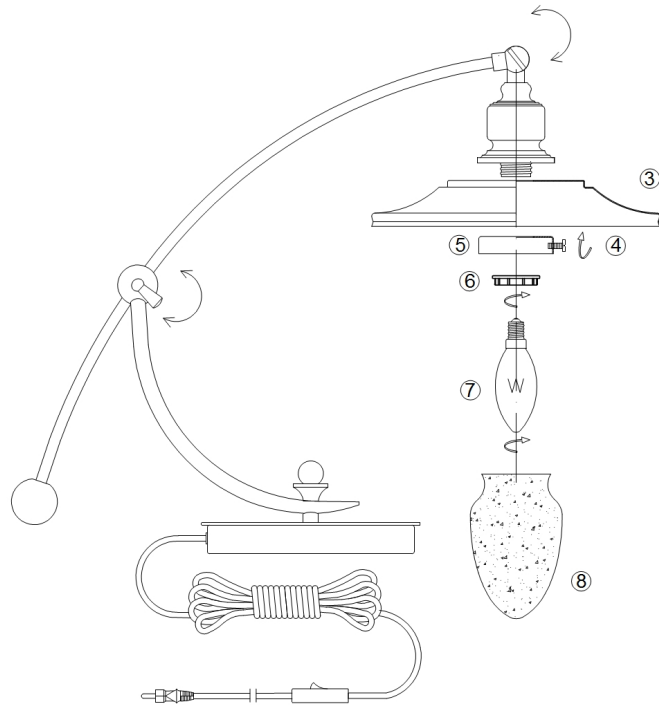

Instruction

Collection: HOUSE
Series: SENNA
Model: H353-TL-01-N
Mobile

- Mobile

1 x E14 (60W)

MAYTONI
DECORATIVE LIGHTING

www.maytoni.de