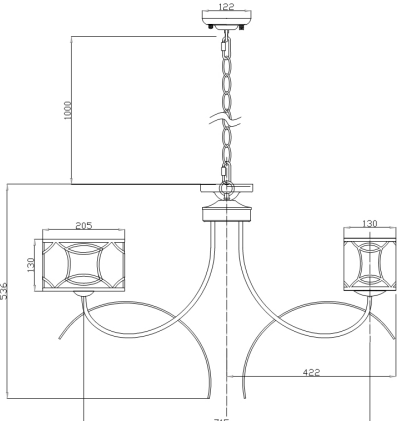

Instruction

Collection: HOUSE
 Series: FIBI
 Model: H310-07-G
 Ceiling

2 in 1

7 x E14 (40W)

MAYTONI
 DECORATIVE LIGHTING

www.maytoni.de