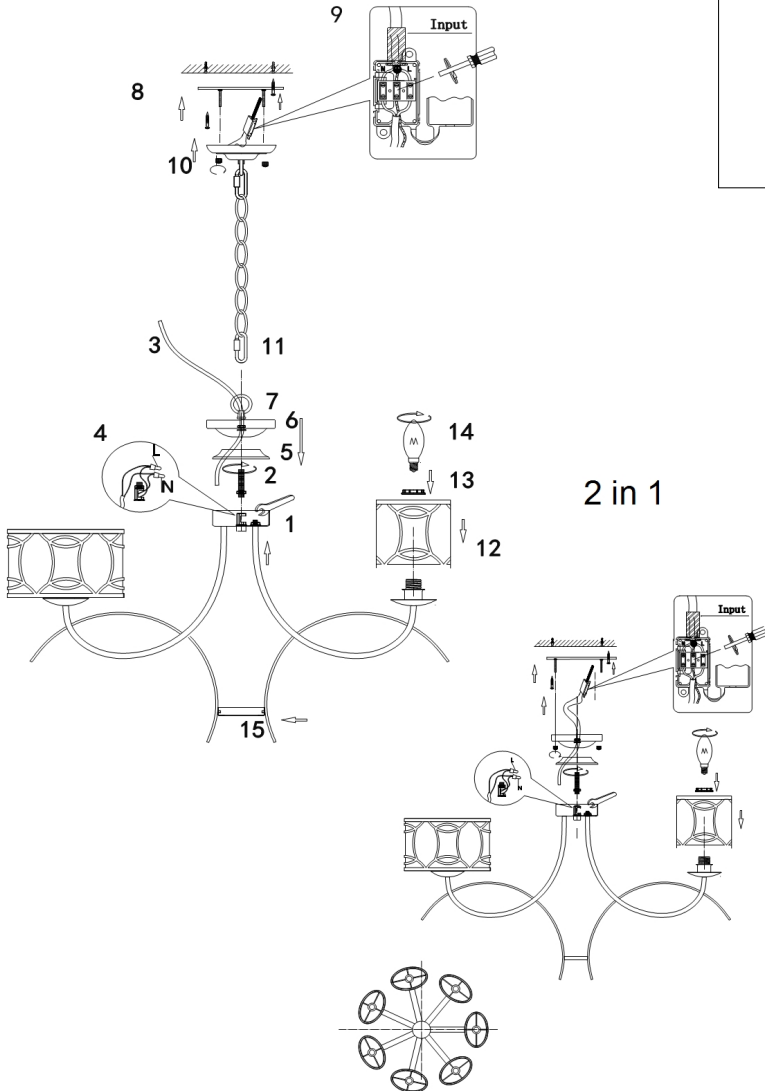

Instruction

Collection: HOUSE
 Series: FIBI
 Model: H310-07-G
 Ceiling

2 in 1

7 x E14 (40W)

MAYTONI
 DECORATIVE LIGHTING

www.maytoni.de