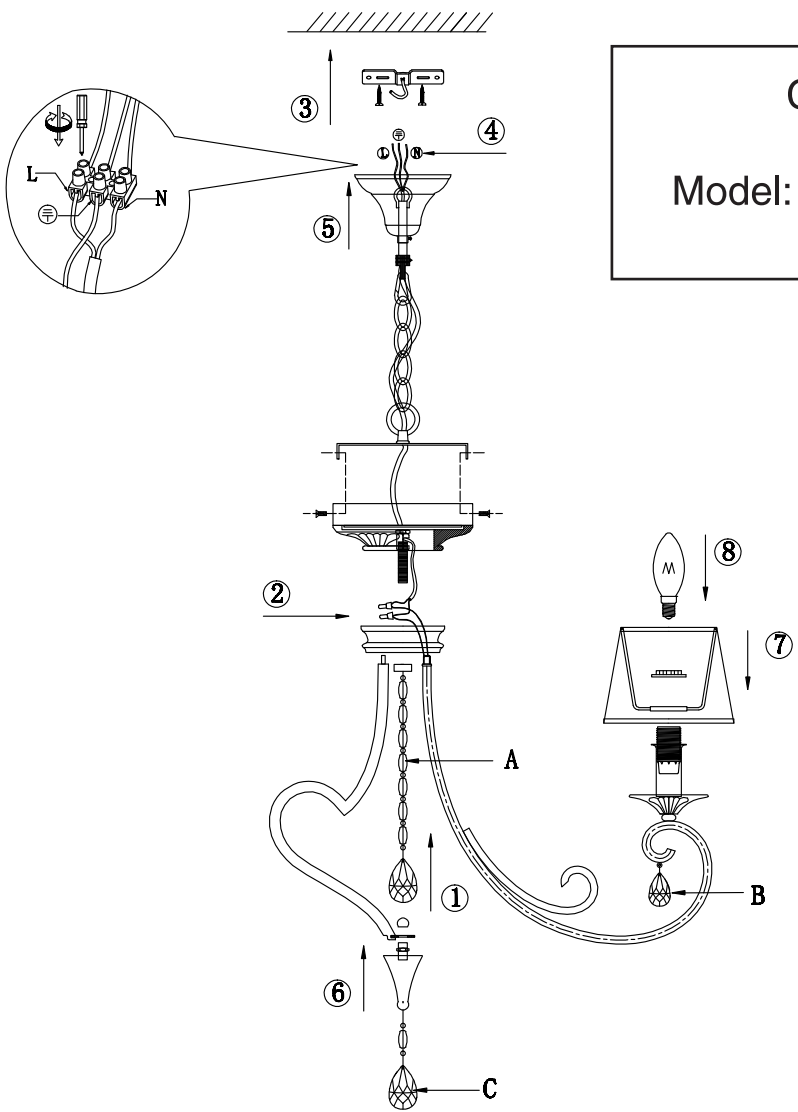

Instruction

Collection: Elegant
 Series: Enna
 Model: ARM548-07-WG
 Suspended

A=1
 B=7
 C=1

7 x E14 (40w)

MAYTONI
 DECORATIVE LIGHTING

www.maytoni.de