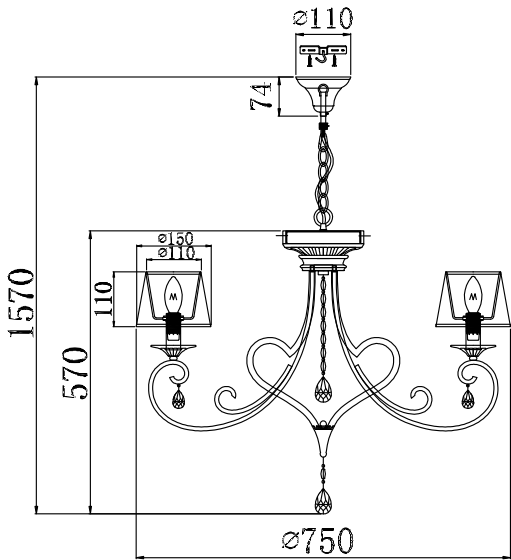

Instruction

Collection: Elegant
 Series: Enna
 Model: ARM548-07-WG
 Suspended

A=1
 B=7
 C=1

7 x E14 (40w)

MAYTONI
 DECORATIVE LIGHTING

www.maytoni.de