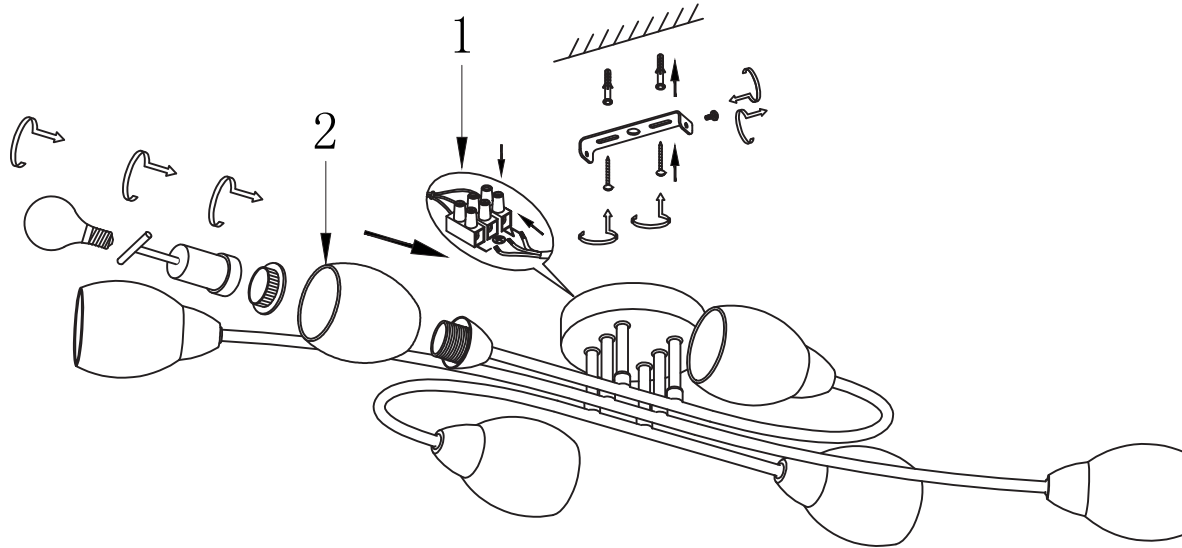

FREYA
TRADITION OF QUALITY

INSTRUCTION

MODEL: FR5104-CL-06-W
CHANDELIER

6 X E14 (40W)

FREYA-LIGHT.COM