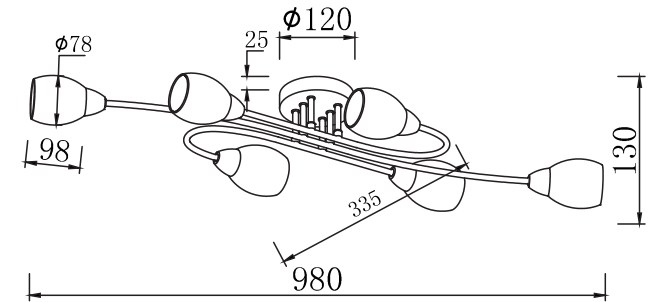

FREYA
TRADITION OF QUALITY

INSTRUCTION

MODEL: FR5104-CL-06-W
CHANDELIER

6 X E14 (40W)

FREYA-LIGHT.COM