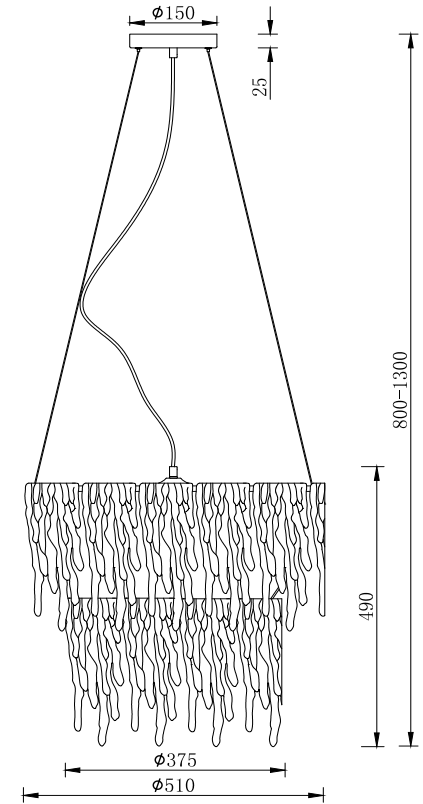

FREYA
TRADITION OF QUALITY

Instruction

FR5036PL-04CH

4 x E14 (40W)

Model: FR5036PL-04CH

Series: Pamela

Ceiling Lamps