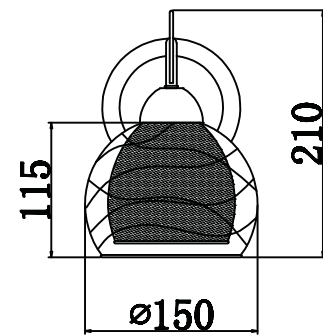

# INSTRUCTION

MODEL: FR5052-WL-01-W

1 x E27 (60W)

FREYA-LIGHT.COM