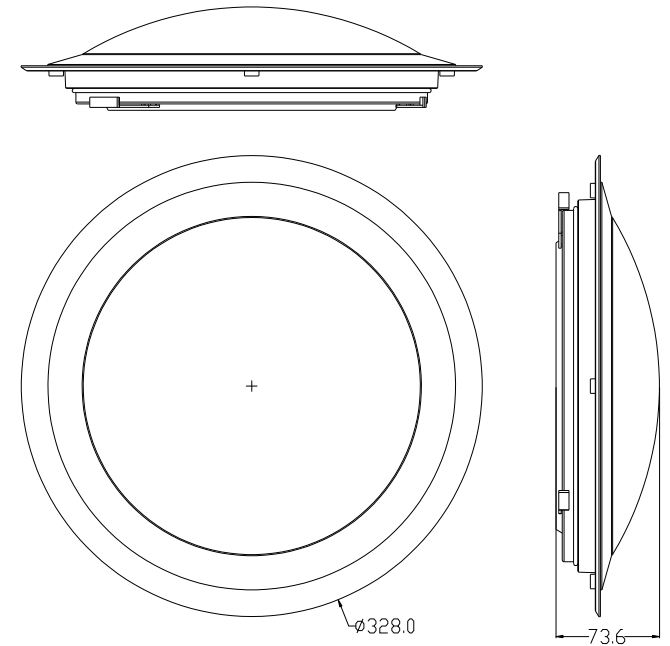

# INSTRUCTION

**MODEL:** FR6441-CL-18-W  
CHANDELIER

Picture 1

Picture 3

Picture 2

Picture 4

Picture 5

x 1