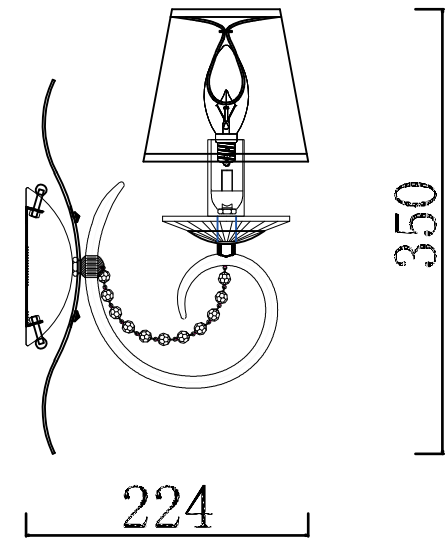

FREYA
TRADITION OF QUALITY

INSTRUCTION

MODEL: FR2755-WL-01-BR
SCONCE

1 X E14 (40W)

FREYA-LIGHT.COM