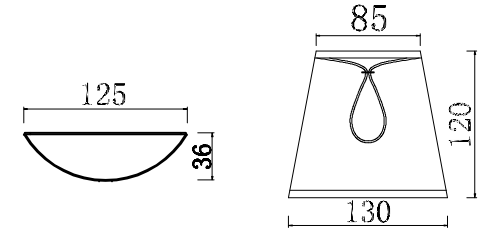

FREYA
TRADITION OF QUALITY

INSTRUCTION

MODEL: FR2755-WL-01-BR
SCONCE

1 X E14 (40W)

FREYA-LIGHT.COM