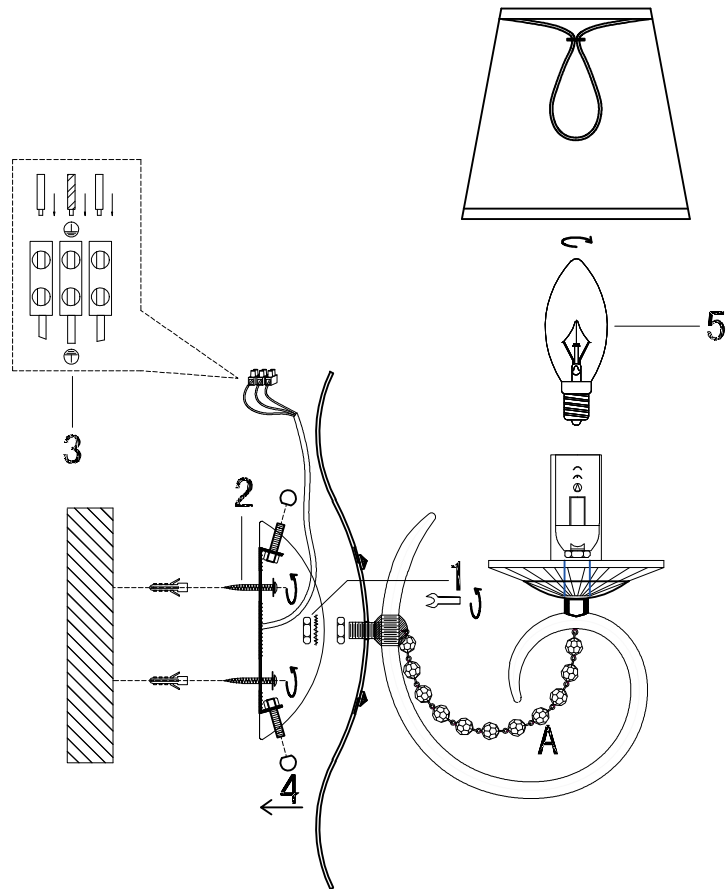

FREYA
TRADITION OF QUALITY

INSTRUCTION

MODEL: FR2755-WL-01-BR
SCONCE

1 X E14 (40W)

FREYA-LIGHT.COM