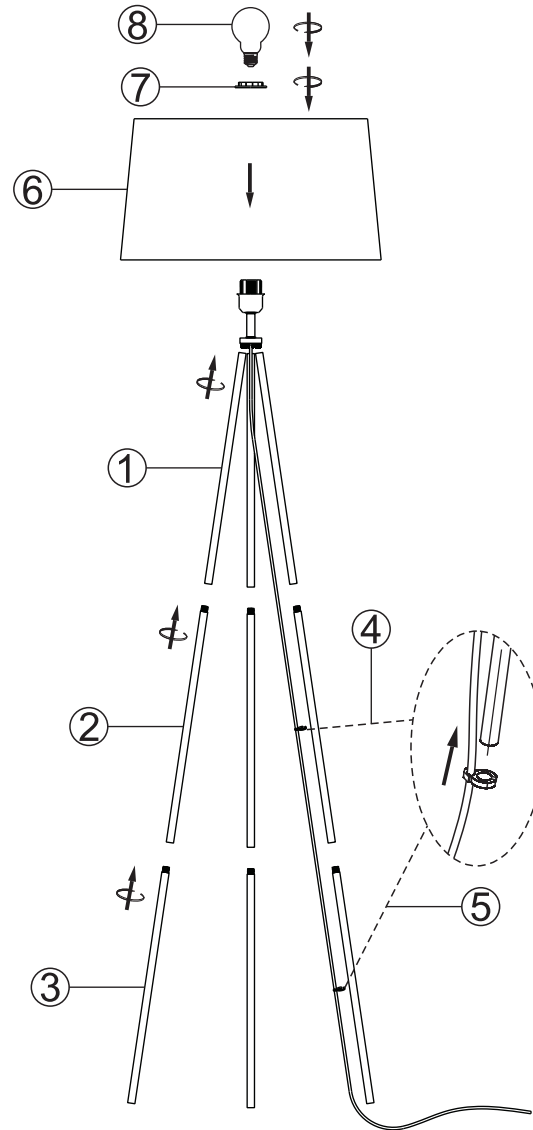

FREYA
TRADITION OF QUALITY

INSTRUCTION

MODEL: FR5152-FL-01-GR

1 X E27 (40W)

FREYA-LIGHT.COM