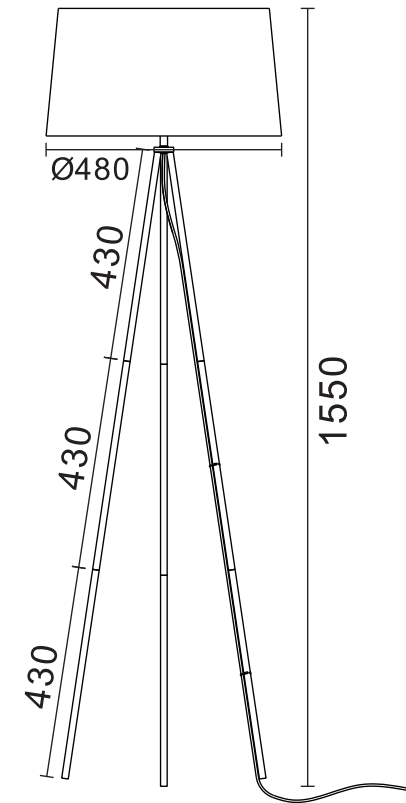

FREYA
TRADITION OF QUALITY

INSTRUCTION

MODEL: FR5152-FL-01-GR

1 X E27 (40W)

FREYA-LIGHT.COM