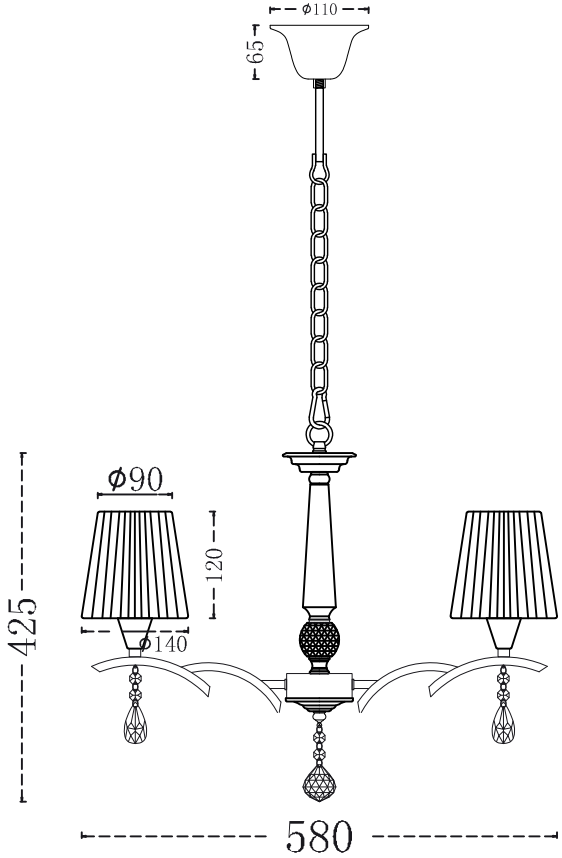

# Instruction

Collection: Modern  
Series: Arte  
Model: MOD901-PL-06-N  
Suspended

A=6  
B=1

  
6 x E14 (40w)

**MAYTONI**  
DECORATIVE LIGHTING

[www.maytoni.de](http://www.maytoni.de)