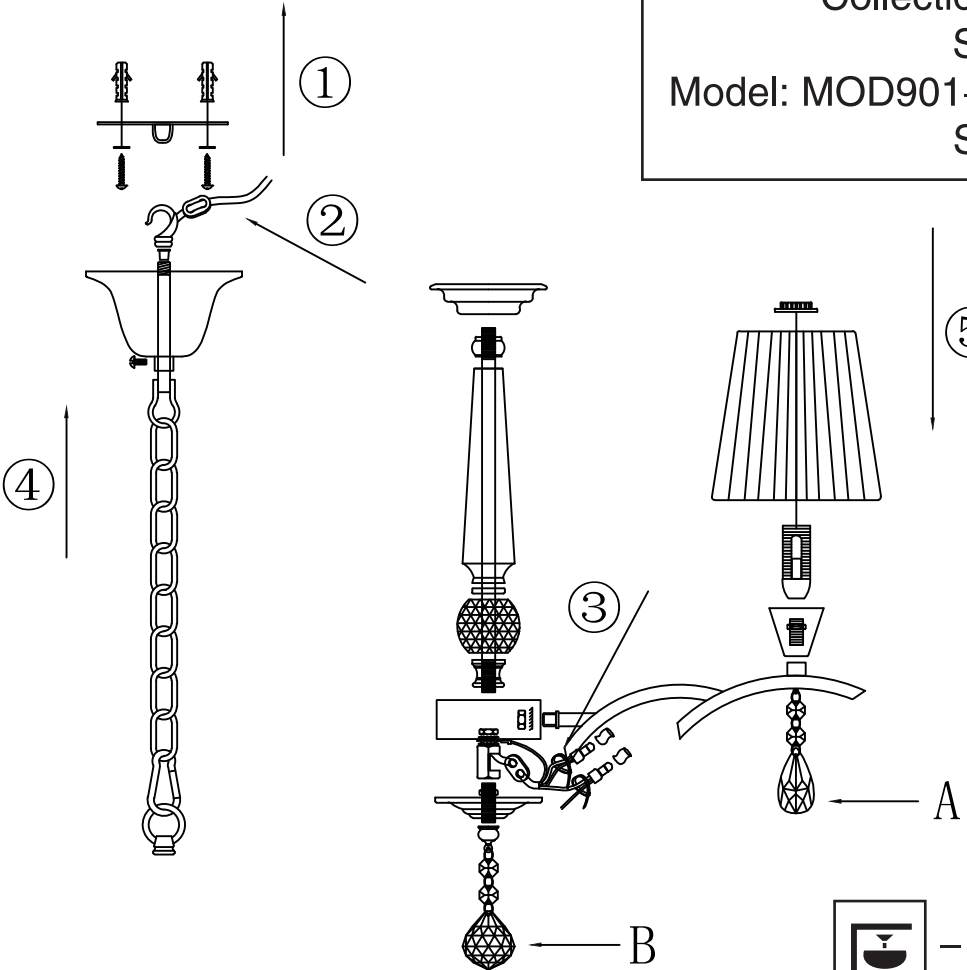

# Instruction

Collection: Modern  
Series: Arte  
Model: MOD901-PL-06-N  
Suspended

A=6  
B=1

  
6 x E14 (40w)

**MAYTONI**  
DECORATIVE LIGHTING

[www.maytoni.de](http://www.maytoni.de)