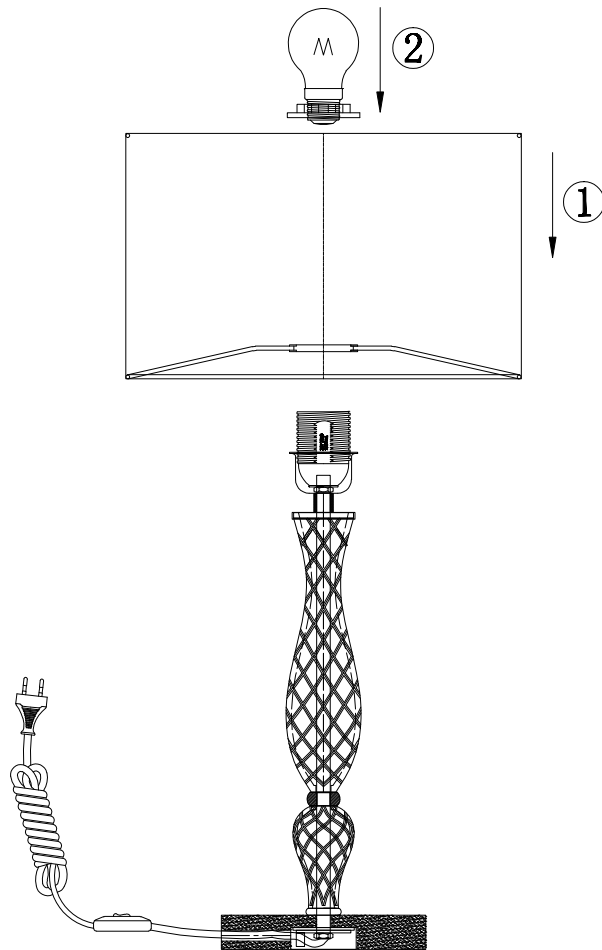

Instruction

DIA006TL-01CH

1 x E27 (40W)

Model: DIA006TL-01CH
Collection: Diamant Crystal
Series: Maddi

Table Lamps