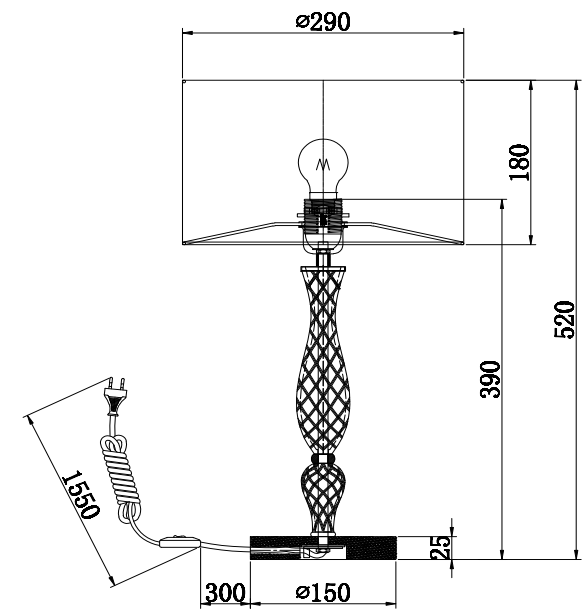

Instruction

DIA006TL-01CH

1 x E27 (40W)

Model: DIA006TL-01CH
Collection: Diamant Crystal
Series: Maddi

Table Lamps