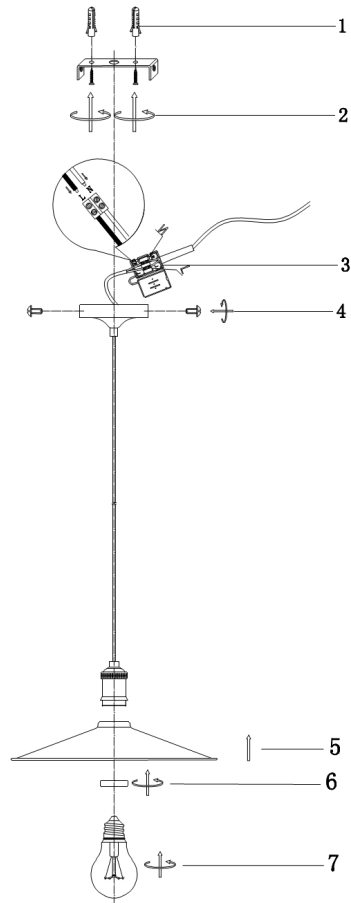

# Instruction

Collection: LOFT  
Series: JINGLE  
Model: T028-01-R  
Ceiling

- Ceiling

1 x E27 (60W)

**MAYTONI**  
DECORATIVE LIGHTING

[www.maytoni.de](http://www.maytoni.de)