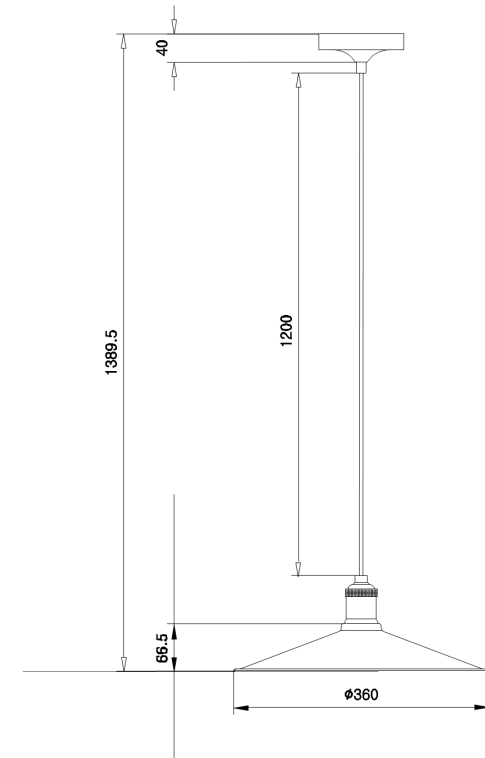

# Instruction

Collection: LOFT  
Series: JINGLE  
Model: T028-01-R  
Ceiling

- Ceiling

1 x E27 (60W)

**MAYTONI**  
DECORATIVE LIGHTING

[www.maytoni.de](http://www.maytoni.de)