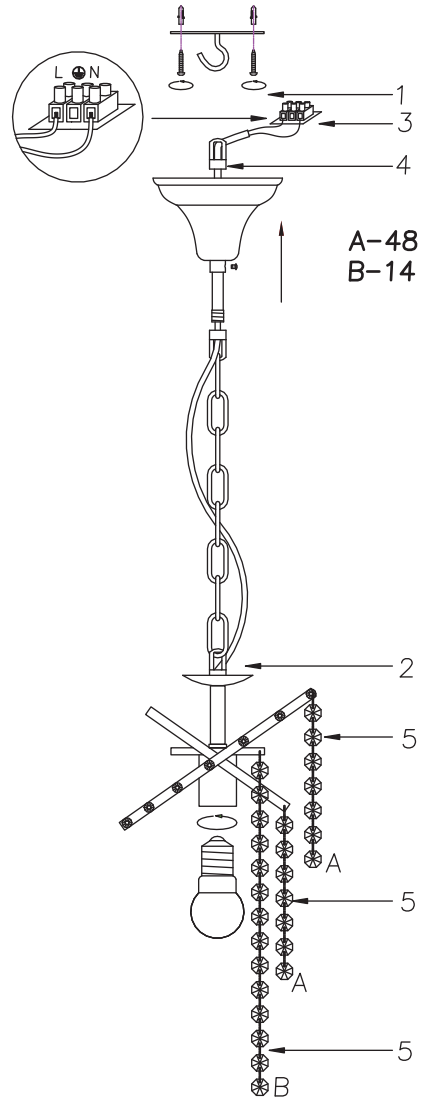

FREYA
TRADITION OF QUALITY

INSTRUCTION

MODEL: FR1129-PL-01-CH

1 x E14 (40w)

FREYA-LIGHT.COM