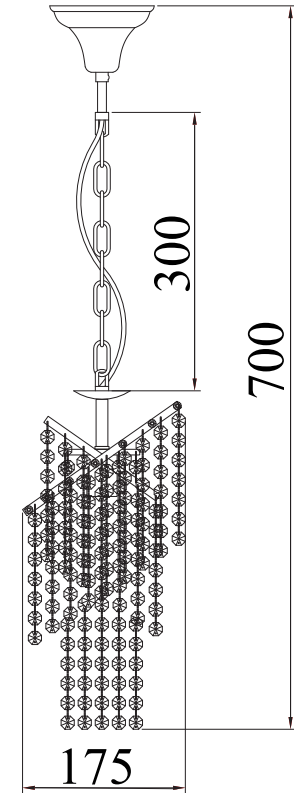

FREYA
TRADITION OF QUALITY

INSTRUCTION

MODEL: FR1129-PL-01-CH

1 x E14 (40w)

FREYA-LIGHT.COM