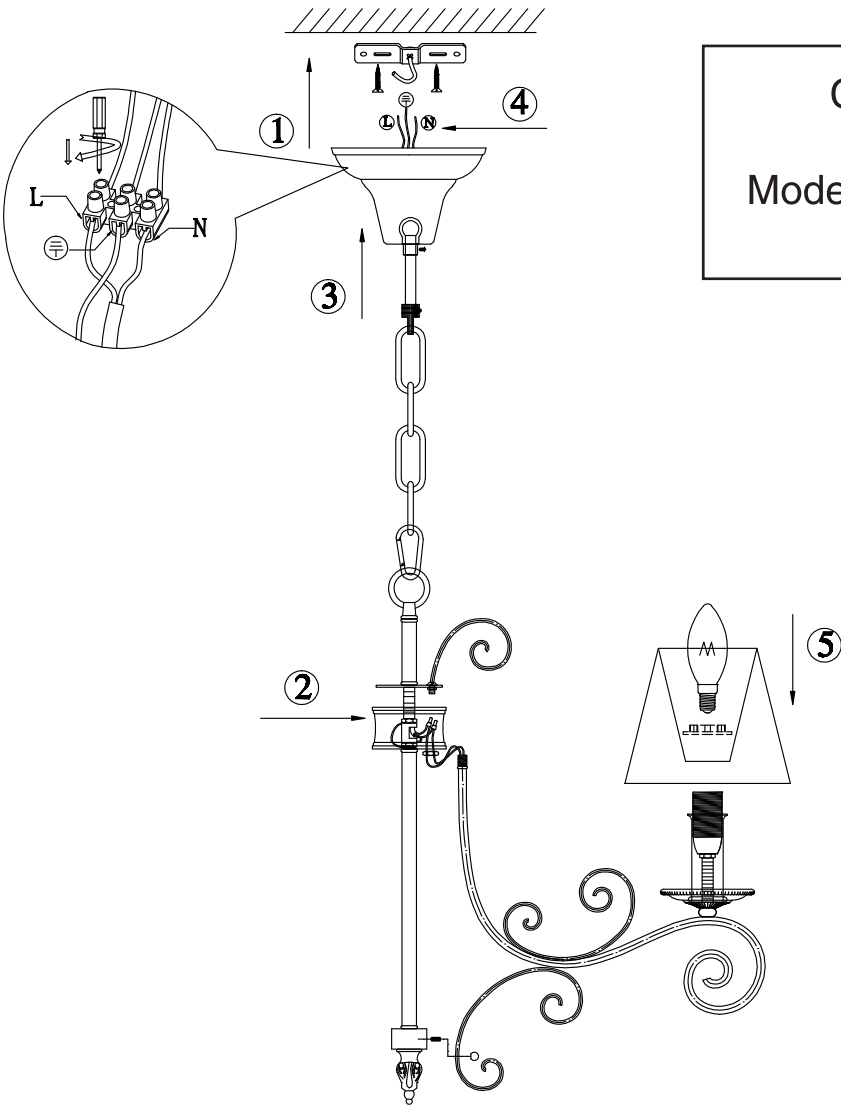

Instruction

Collection: Elegant
Series: Felicita
Model: ARM029-06-W
Suspended

 – Suspended

6 x E14 (40w)

MAYTONI
DECORATIVE LIGHTING
www.maytoni.de