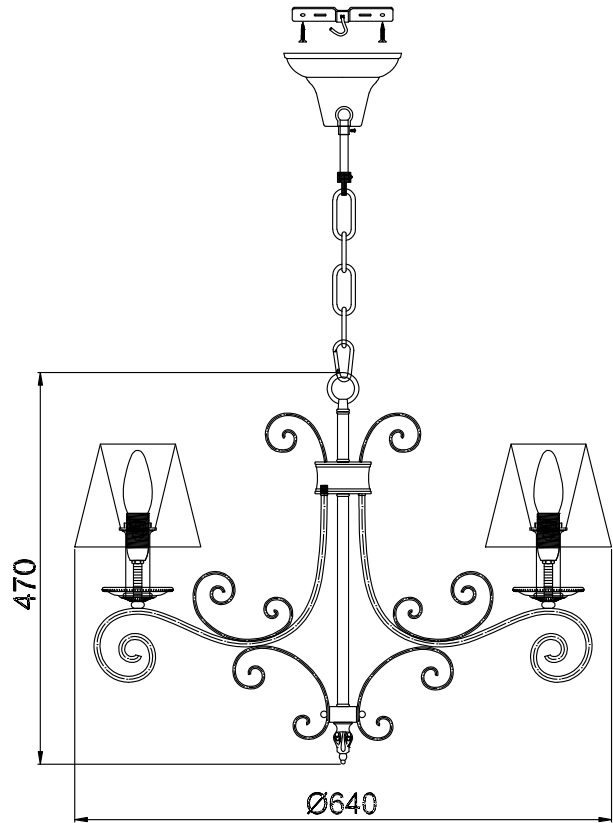

Instruction

Collection: Elegant
Series: Felicita
Model: ARM029-06-W
Suspended

 – Suspended

6 x E14 (40w)

MAYTONI
DECORATIVE LIGHTING
www.maytoni.de