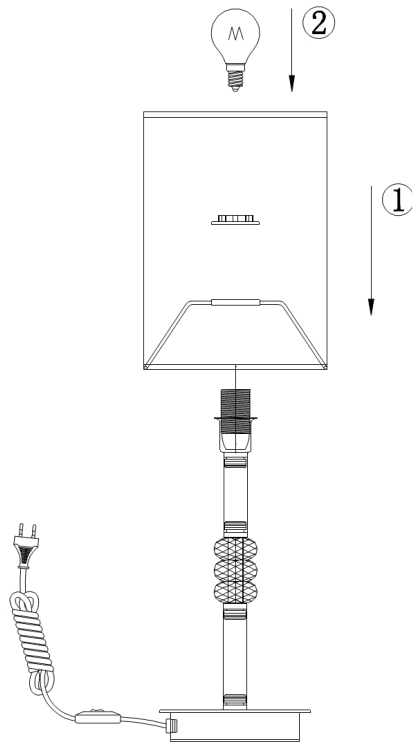

Instruction

Collection: MODERN
Series: LINCOLN
Model: MOD527TL-01N
Ceiling

- Ceiling

1 x E14 (40W)

MAYTONI
DECORATIVE LIGHTING

www.maytoni.de