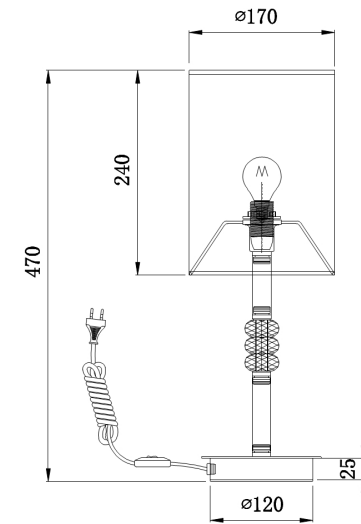

Instruction

Collection: MODERN
Series: LINCOLN
Model: MOD527TL-01N
Ceiling

- Ceiling

1 x E14 (40W)

MAYTONI
DECORATIVE LIGHTING

www.maytoni.de