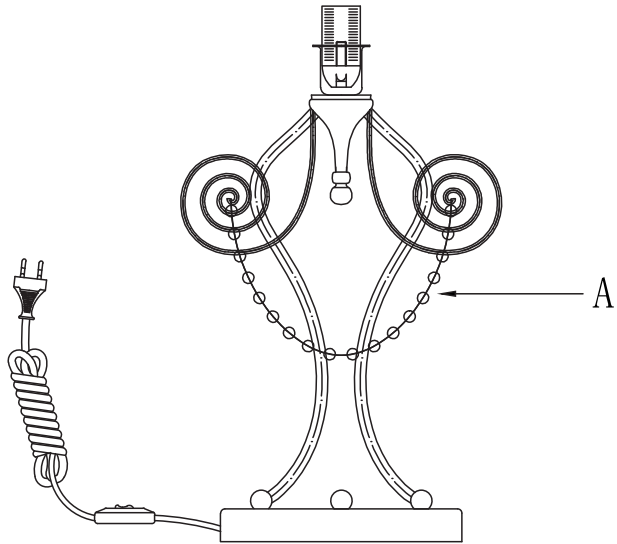

# Instruction

Collection: Elegant  
Series: Lucy  
Model: ARM042-11-W  
Mobile

A=3

1 x E14 (40w)

**MAYTONI**  
DECORATIVE LIGHTING

[www.maytoni.de](http://www.maytoni.de)