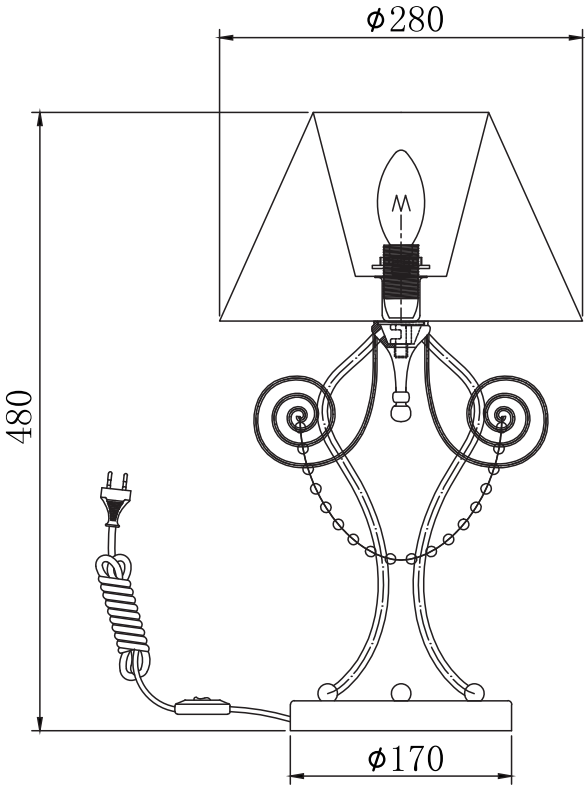

# Instruction

Collection: Elegant  
Series: Lucy  
Model: ARM042-11-W  
Mobile

A=3

1 x E14 (40w)

**MAYTONI**  
DECORATIVE LIGHTING

[www.maytoni.de](http://www.maytoni.de)