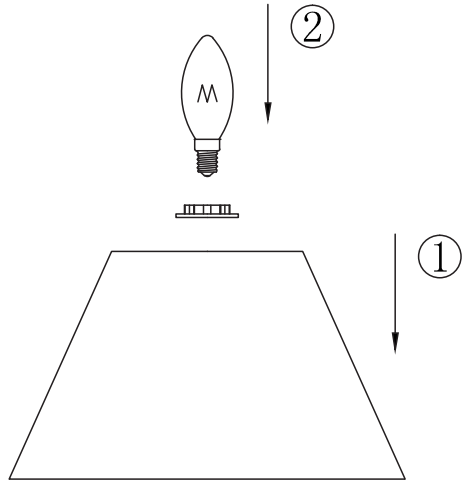

# Instruction

Collection: Elegant  
Series: Lucy  
Model: ARM042-11-W  
Mobile

A=3

1 x E14 (40w)

**MAYTONI**  
DECORATIVE LIGHTING

[www.maytoni.de](http://www.maytoni.de)