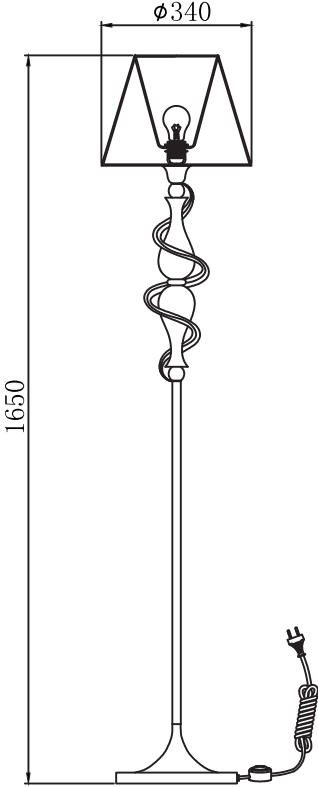

Instruction

Collection: Elegant
Series: Intreccio
Model: ARM010-01-W
Mobile

I – Mobile

1 x E27 (40w)

MAYTONI
DECORATIVE LIGHTING

www.maytoni.de