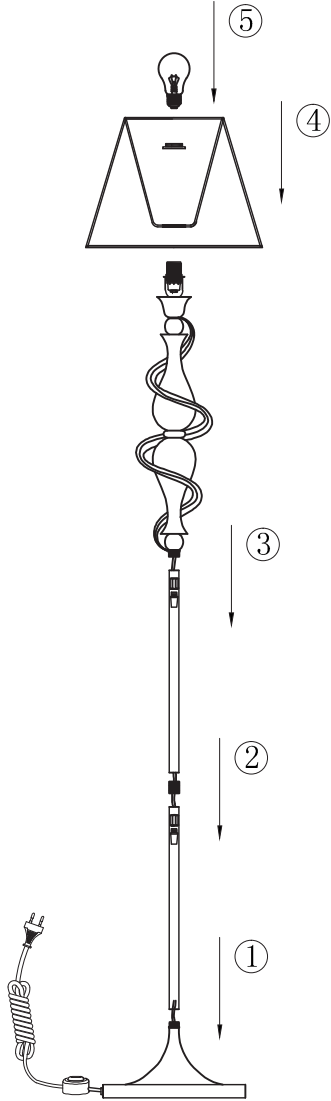

Instruction

Collection: Elegant
Series: Intreccio
Model: ARM010-01-W
Mobile

I – Mobile

1 x E27 (40w)

MAYTONI
DECORATIVE LIGHTING

www.maytoni.de