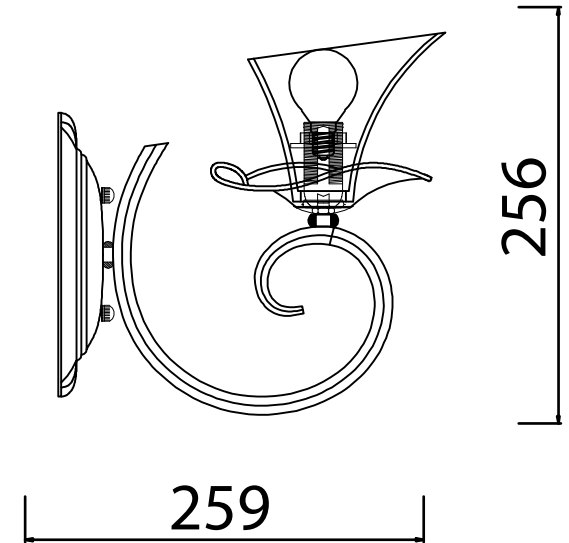

FREYA
TRADITION OF QUALITY

INSTRUCTION

MODEL: FR2001-WL-01-W
SCONCE

1 X E14(40W)

FREYA-LIGHT.COM