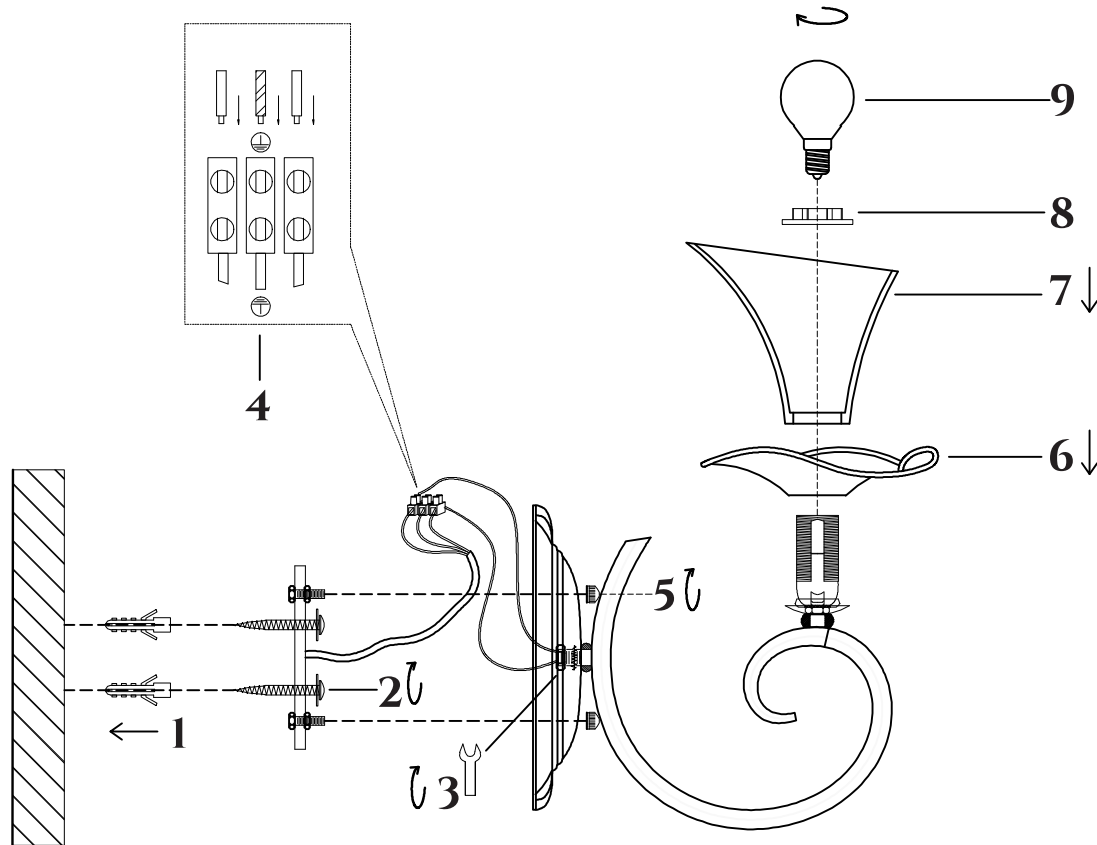

FREYA
TRADITION OF QUALITY

INSTRUCTION

MODEL: FR2001-WL-01-W
SCONCE

1 X E14(40W)

FREYA-LIGHT.COM