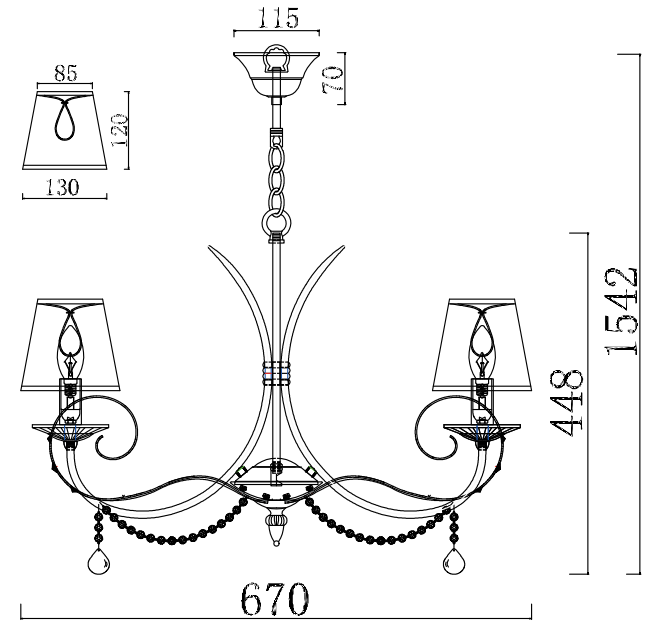

FREYA
TRADITION OF QUALITY

INSTRUCTION

MODEL: FR2755-PL-05-BR
CHANDELIER

5 x E14 (40W)

FREYA-LIGHT.COM