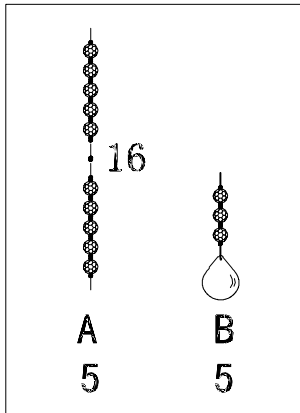

FREYA
TRADITION OF QUALITY

INSTRUCTION

MODEL: FR2755-PL-05-BR
CHANDELIER

5 x E14 (40W)

FREYA-LIGHT.COM