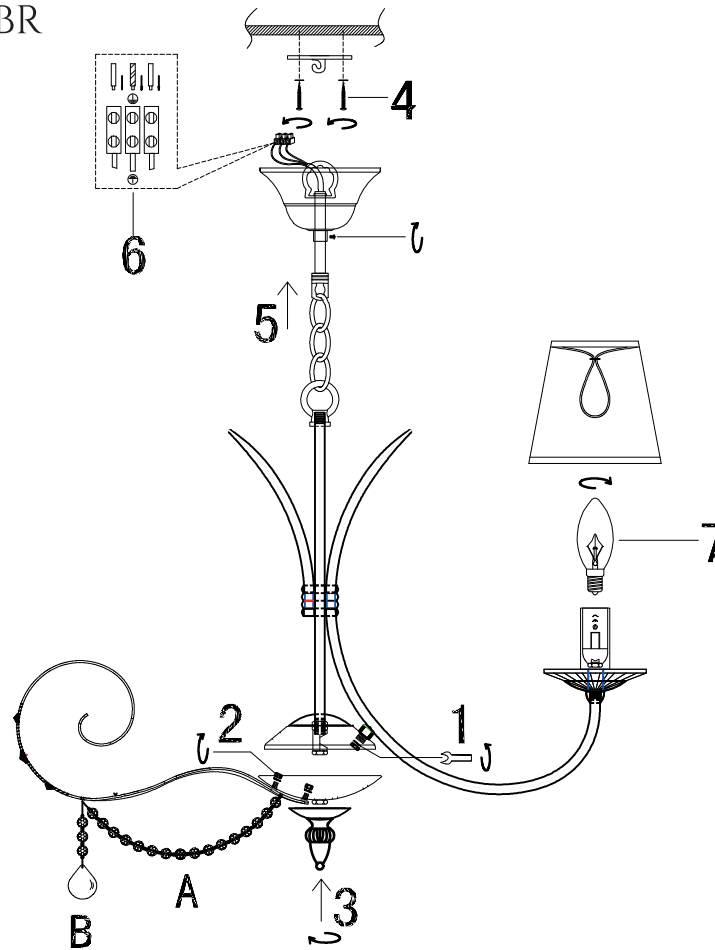

FREYA
TRADITION OF QUALITY

INSTRUCTION

MODEL: FR2755-PL-05-BR
CHANDELIER

5 x E14 (40W)

FREYA-LIGHT.COM