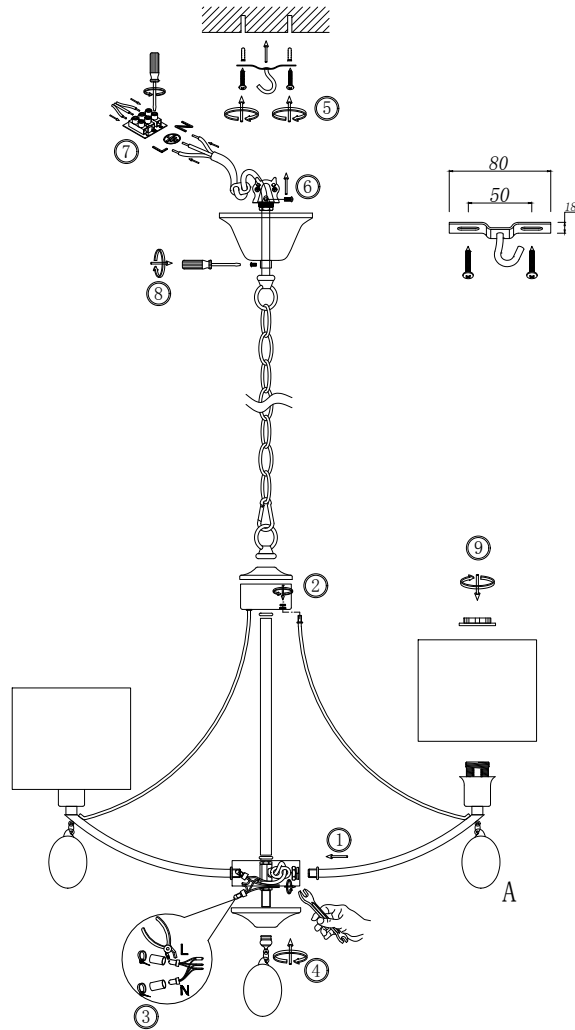

# Instruction

FR5026PL-05CH

5 x E14 (40W)

Model: FR5026PL-05CH

Series: Silinda

Ceiling Lamps