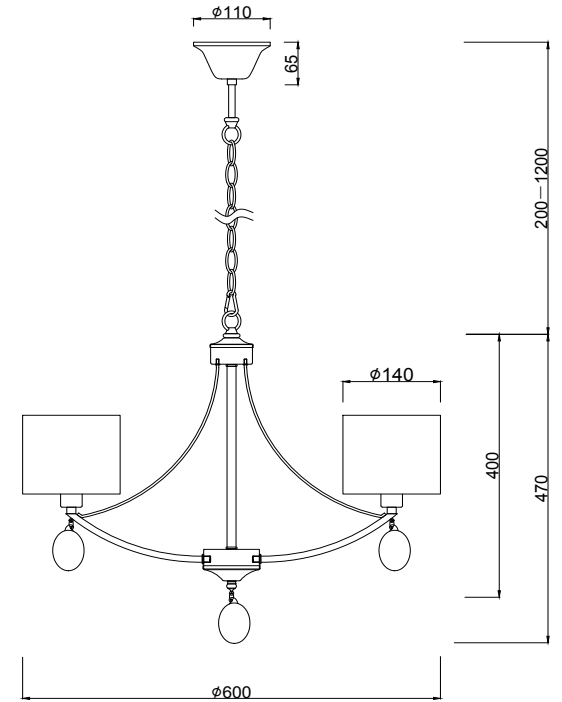

# Instruction

FR5026PL-05CH

5 x E14 (40W)

Model: FR5026PL-05CH

Series: Silinda

Ceiling Lamps