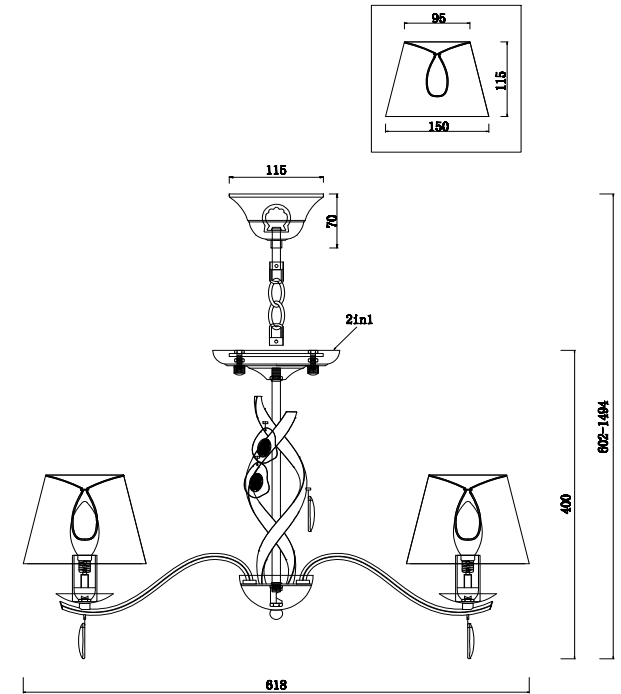

# Instruction

FR2001PL-05G

5 x E14 (40W)

Model: FR2001PL-05G  
Collection: Classic  
Series: Monique

Ceiling Lamps