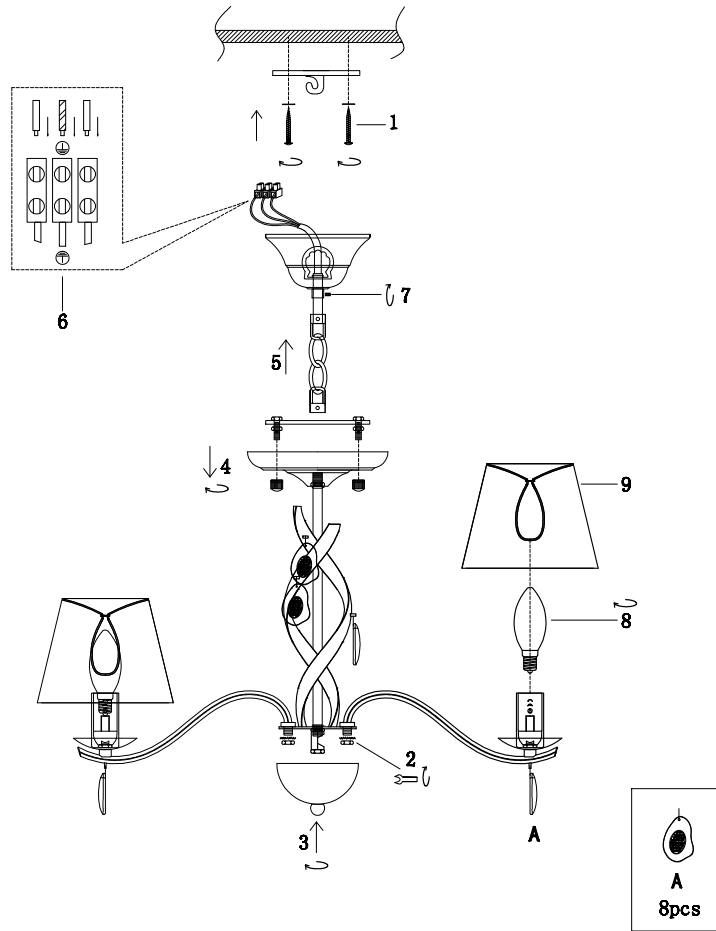

# Instruction

FR2001PL-05G

5 x E14 (40W)

Model: FR2001PL-05G  
Collection: Classic  
Series: Monique

Ceiling Lamps