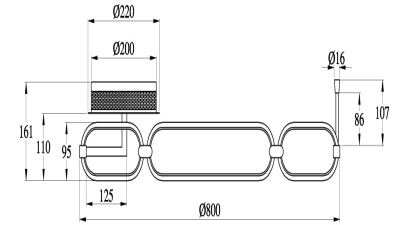

Instruction

MOD017CL-L70N

MAX 70W
4000 Lumen

Model: MOD017CL-L70N
Collection: Modern
Series: Chain

Ceiling Lamps