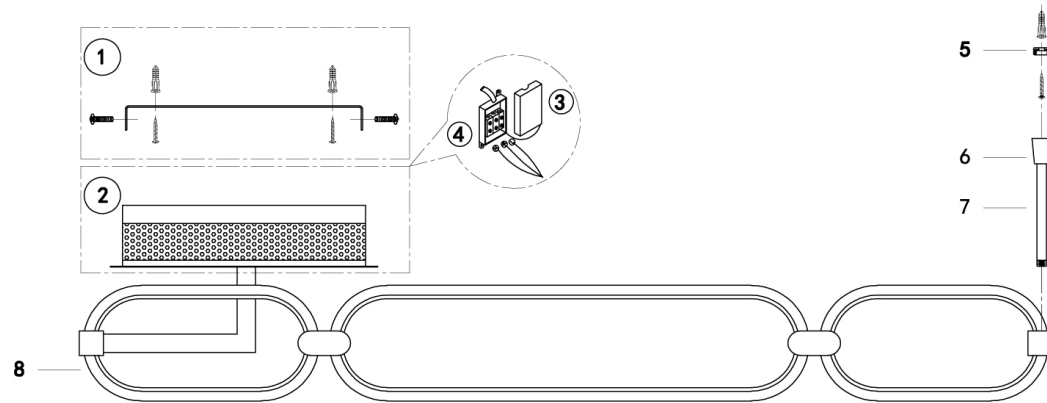

Instruction

MOD017CL-L70N

MAX 70W
4000 Lumen

Model: MOD017CL-L70N
Collection: Modern
Series: Chain

Ceiling Lamps