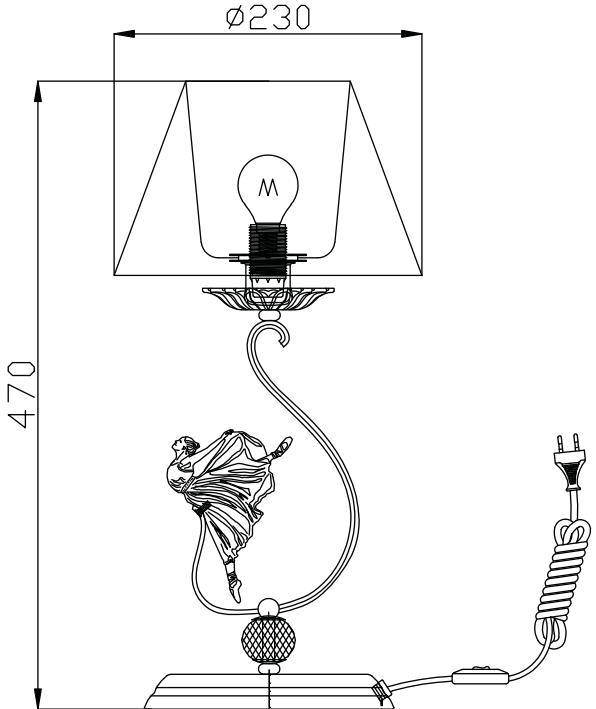

Instruction

Collection: Elegant
Series: Elna
Model: ARM222-11-G
Mobile

1 x E14 (40w)

MAYTONI
DECORATIVE LIGHTING

www.maytoni.de