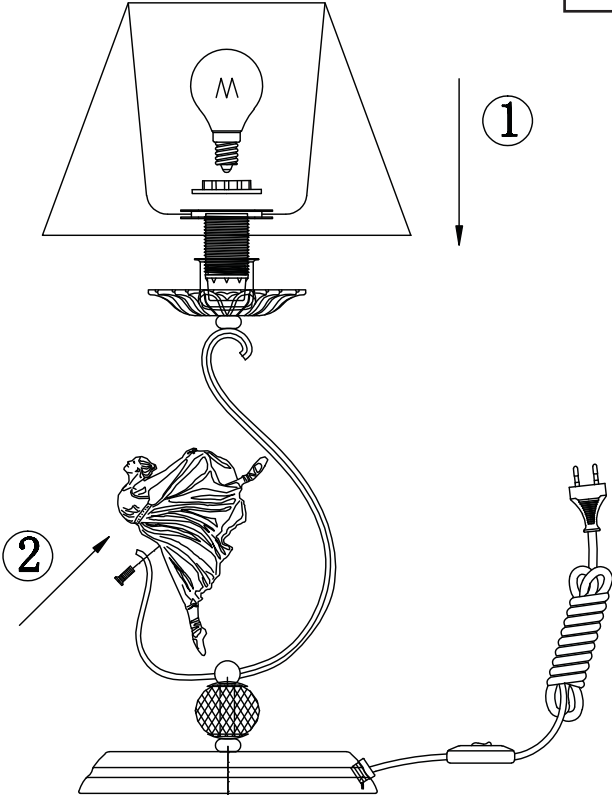

Instruction

Collection: Elegant
Series: Elna
Model: ARM222-11-G
Mobile

1 x E14 (40w)

MAYTONI
DECORATIVE LIGHTING

www.maytoni.de