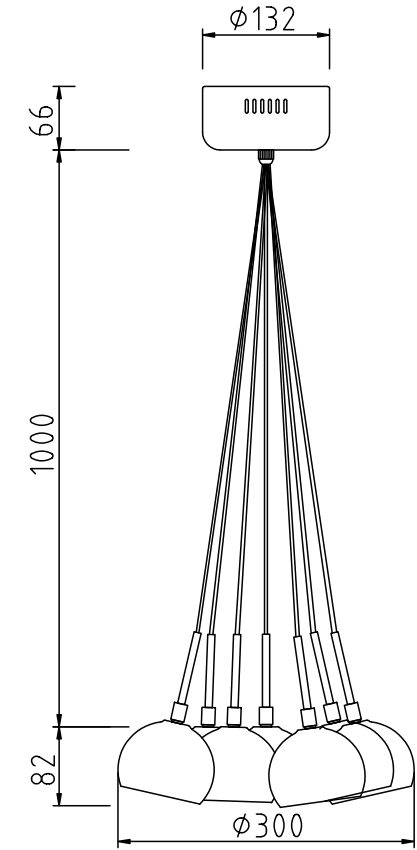

FREYA
TRADITION OF QUALITY

INSTRUCTION

MODEL: FR5175-PL-07-CH

7 X G4 (20W)

FREYA-LIGHT.COM