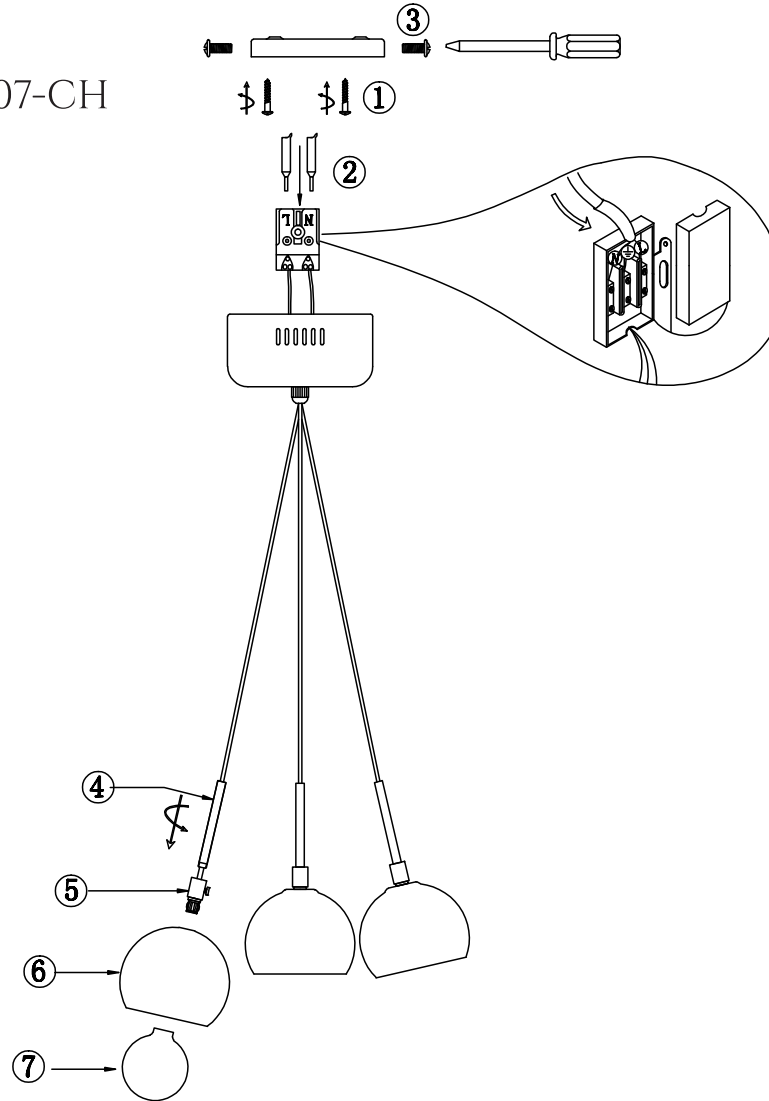

FREYA
TRADITION OF QUALITY

INSTRUCTION

MODEL: FR5175-PL-07-CH

7 X G4 (20W)

FREYA-LIGHT.COM