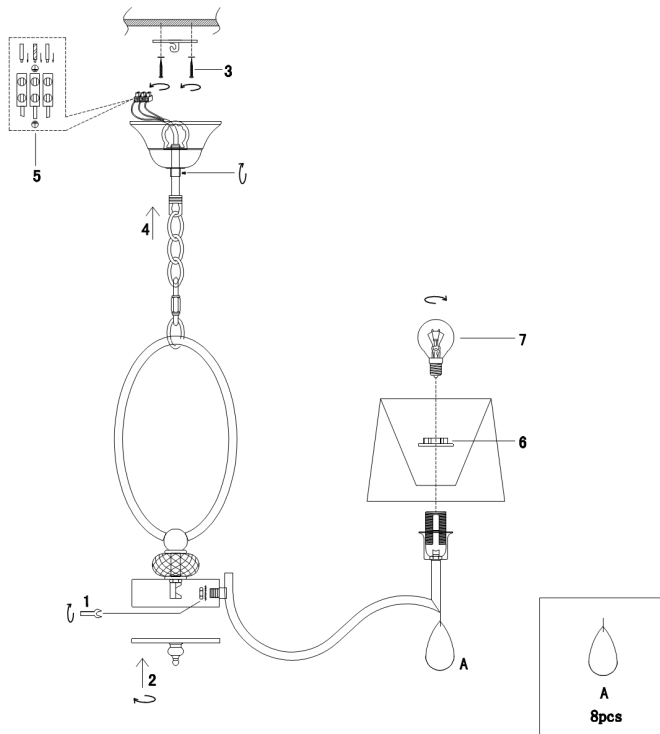

FREYA
TRADITION OF QUALITY

INSTRUCTION

Model: FR5538PL-08BR
Chandelier

8 x E14 (40W)

FREYA-LIGHT.COM