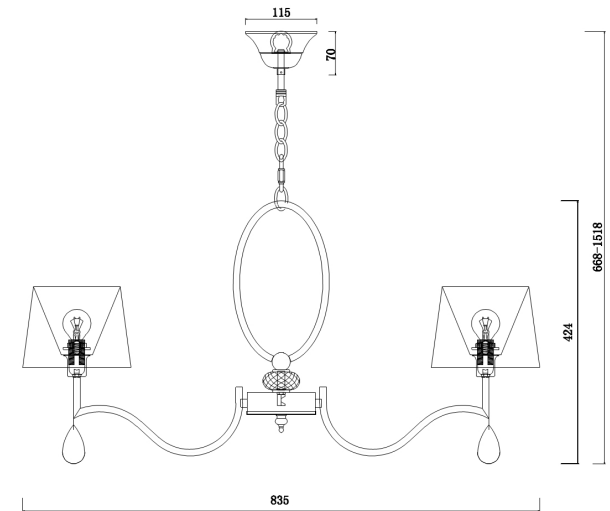

FREYA
TRADITION OF QUALITY

INSTRUCTION

Model: FR5538PL-08BR
Chandelier

8 x E14 (40W)

FREYA-LIGHT.COM