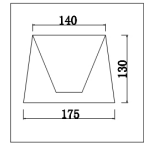

FREYA
TRADITION OF QUALITY

INSTRUCTION

Model: FR5538PL-08BR
Chandelier

8 x E14 (40W)

FREYA-LIGHT.COM