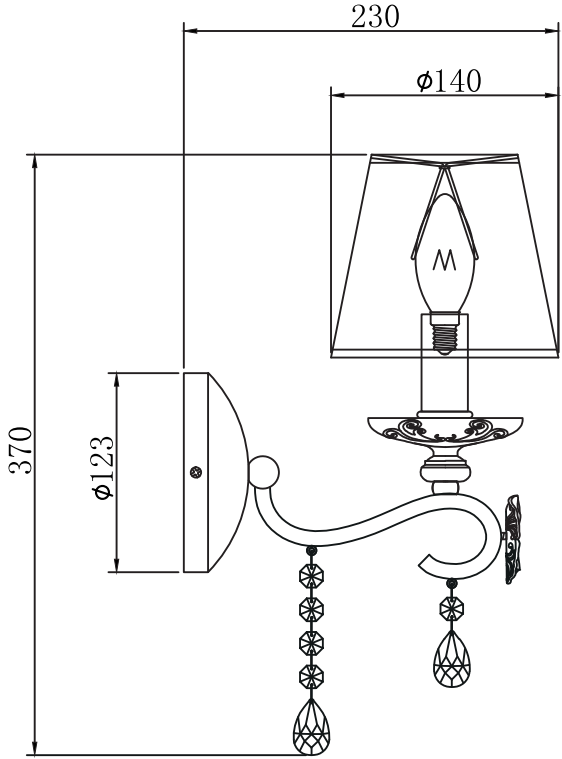

# Instruction

Collection: Elegant  
Series: Fiona  
Model: ARM032-01-PK  
Wall-mounted

B=1

– Wall-mounted

1 x E14 (40w)

**MAYTONI**  
DECORATIVE LIGHTING

[www.maytoni.de](http://www.maytoni.de)