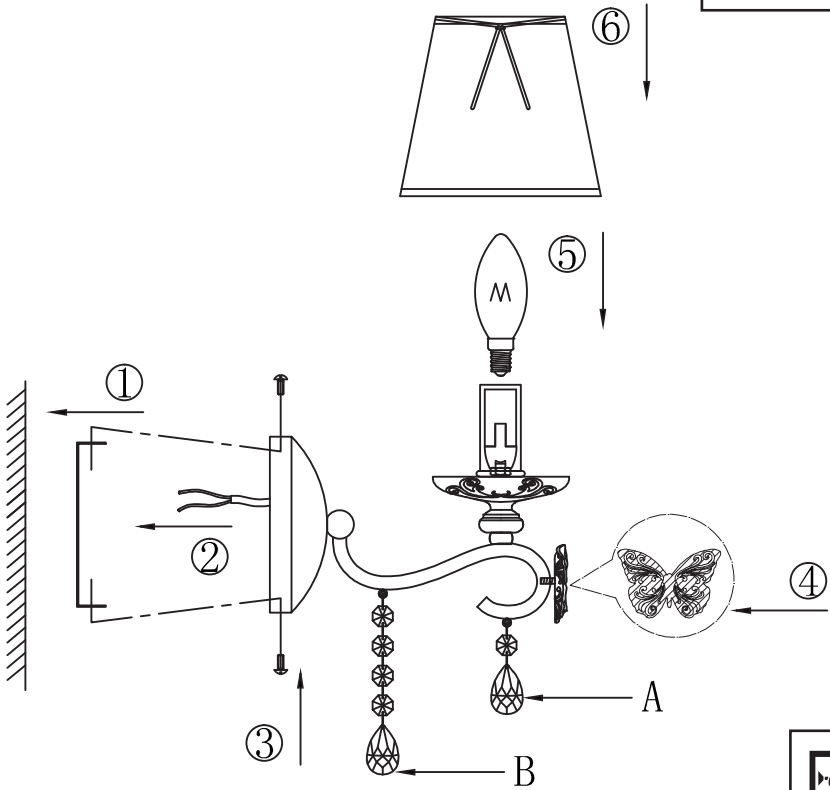

# Instruction

Collection: Elegant  
Series: Fiona  
Model: ARM032-01-PK  
Wall-mounted

B=1

– Wall-mounted

1 x E14 (40w)

**MAYTONI**  
DECORATIVE LIGHTING

[www.maytoni.de](http://www.maytoni.de)